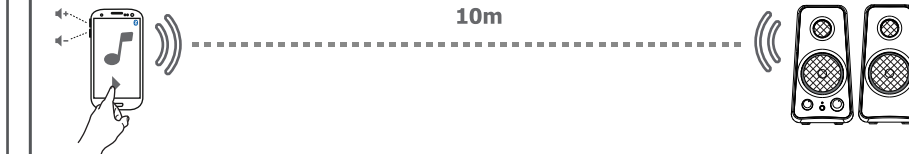

5. Wireless - setup 1/2

Wireless - setup 2/2

Wireless - Troubleshooting

6. Wireless - play music

7. Mode switching

FAQ

Frequently asked questions
www.trust.com/20122/faq

© 08-10-2014 Trust International B.V. All rights reserved.

2.0 Speaker set with Bluetooth

TYTAN | stylish design | rich & powerful sound | bass control

1. Speaker set

2. Installation

3. Installation - Windows 8/7/Vista/XP

4. Volume control

4. Volume control