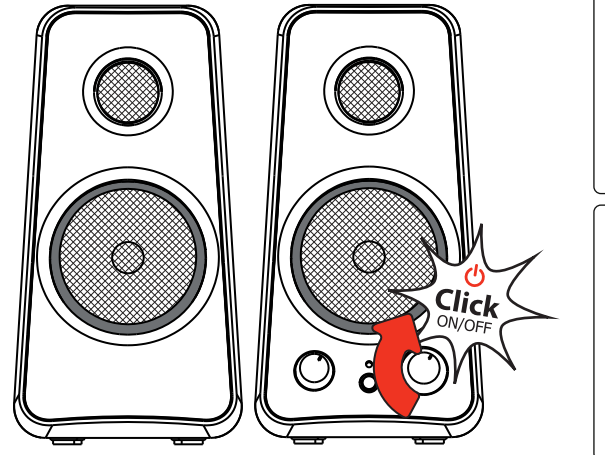

5. Wireless - setup 1/2

Wireless - setup 2/2

Wireless - Troubleshooting

6. Wireless - play music

7. Mode switching

FAQ

Frequently asked questions
www.trust.com/20122/faq

© 08-10-2014 Trust International B.V. All rights reserved.

2.0 Speaker set with Bluetooth

TYTAN | stylish design | rich & powerful sound | bass control

1. Speaker set

2. Installation

3. Installation - Windows 8/7/Vista/XP

4. Volume control

4. Volume control