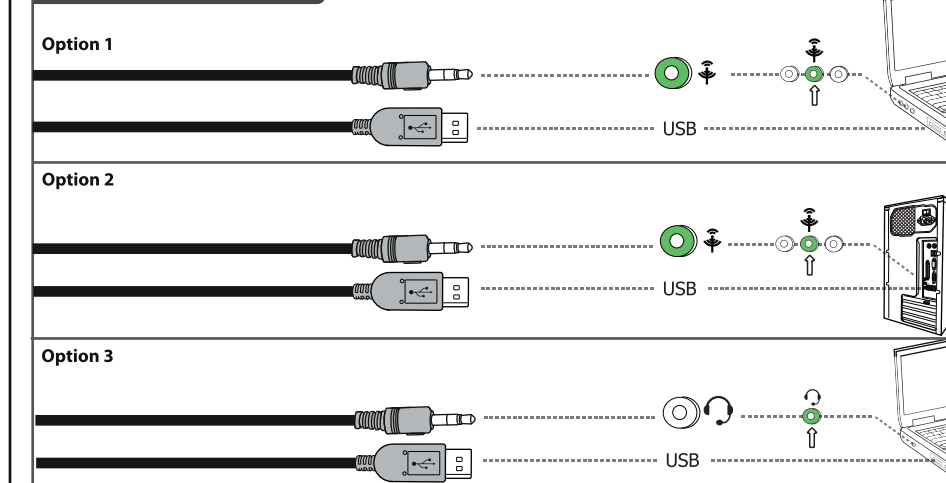

2.0 Speaker set with Bluetooth

TYTAN | stylish design | rich & powerful sound | bass control

1. Speaker set

2. Installation

3. Installation - Windows 8/7/Vista/XP

4. Volume control

4. Volume control