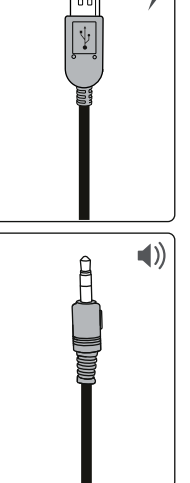

2.0 Speaker set with Bluetooth

TYTAN | stylish design | rich & powerful sound | bass control

1. Speaker set

2. Installation

3. Installation - Windows 8/7/Vista/XP

4. Volume control

4. Volume control