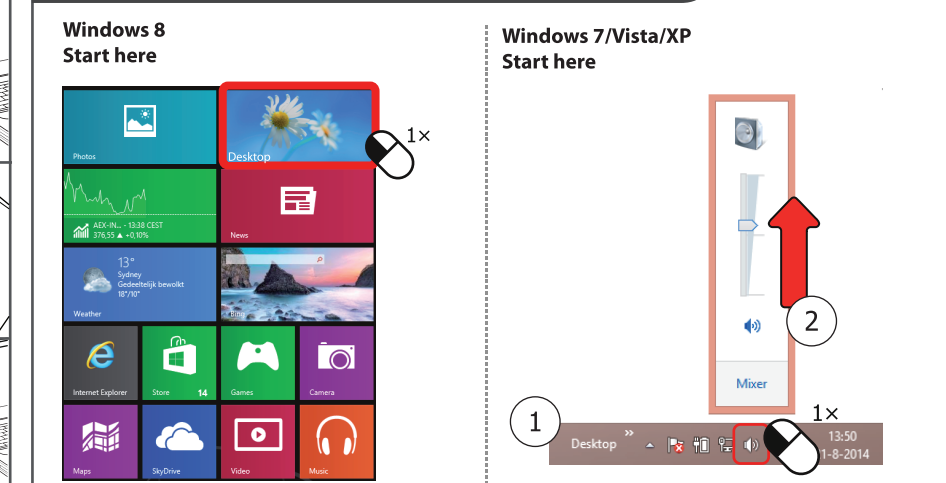

2.0 Speaker set with Bluetooth

TYTAN | stylish design | rich & powerful sound | bass control

1. Speaker set

2. Installation

3. Installation - Windows 8/7/Vista/XP

4. Volume control

4. Volume control