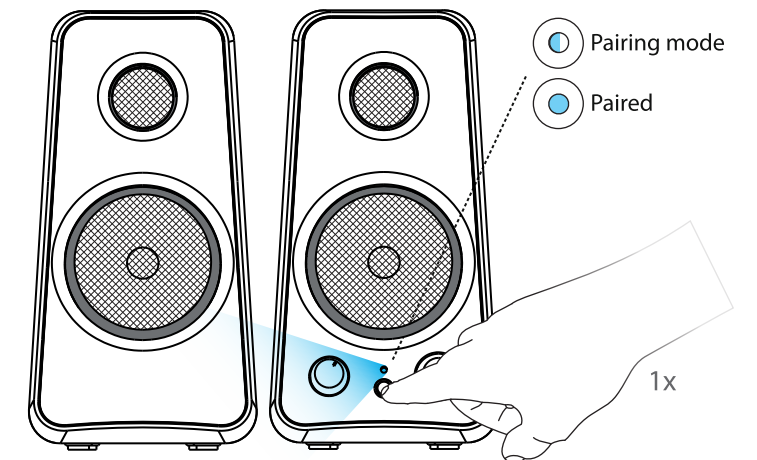

5. Wireless - setup 1/2

Wireless - setup 2/2

Wireless - Troubleshooting

6. Wireless - play music

7. Mode switching

FAQ

Frequently asked questions
www.trust.com/20122/faq

© 08-10-2014 Trust International B.V. All rights reserved.

2.0 Speaker set with Bluetooth

TYTAN | stylish design | rich & powerful sound | bass control

1. Speaker set

2. Installation

3. Installation - Windows 8/7/Vista/XP

4. Volume control

4. Volume control