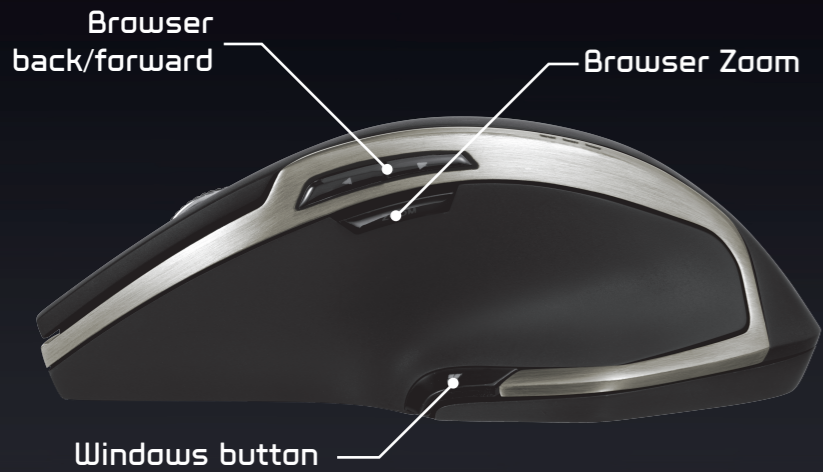

**EVO** | ADVANCED  
MOUSE

**Trust**

ULTIMATE PERFORMANCE  
ERGONOMIC DESIGN

On/Off switch

Battery compartment

USB receiver

Batteries

[www.trust.com/19829/faq](http://www.trust.com/19829/faq)