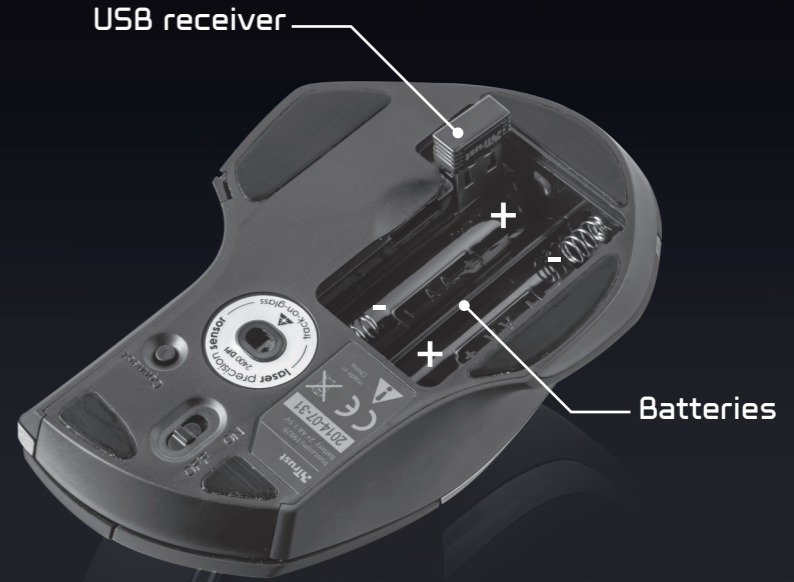

**EVO** | ADVANCED  
MOUSE

**Trust**

ULTIMATE PERFORMANCE  
ERGONOMIC DESIGN

On/Off switch

Battery compartment

USB receiver

Batteries

[www.trust.com/19829/faq](http://www.trust.com/19829/faq)