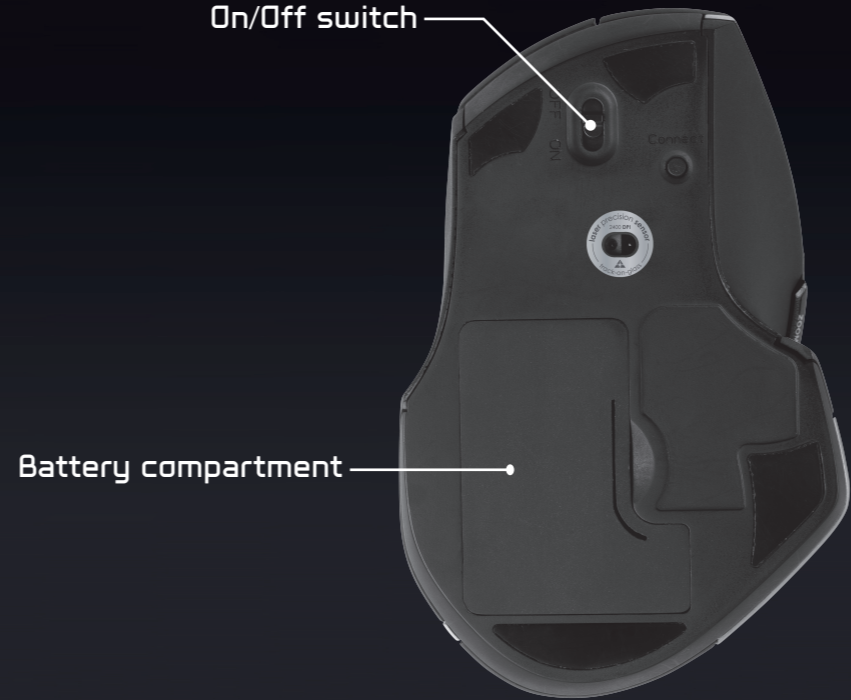

**EVO** | ADVANCED  
MOUSE

**Trust**

ULTIMATE PERFORMANCE  
ERGONOMIC DESIGN

On/Off switch

Battery compartment

USB receiver

Batteries

[www.trust.com/19829/faq](http://www.trust.com/19829/faq)