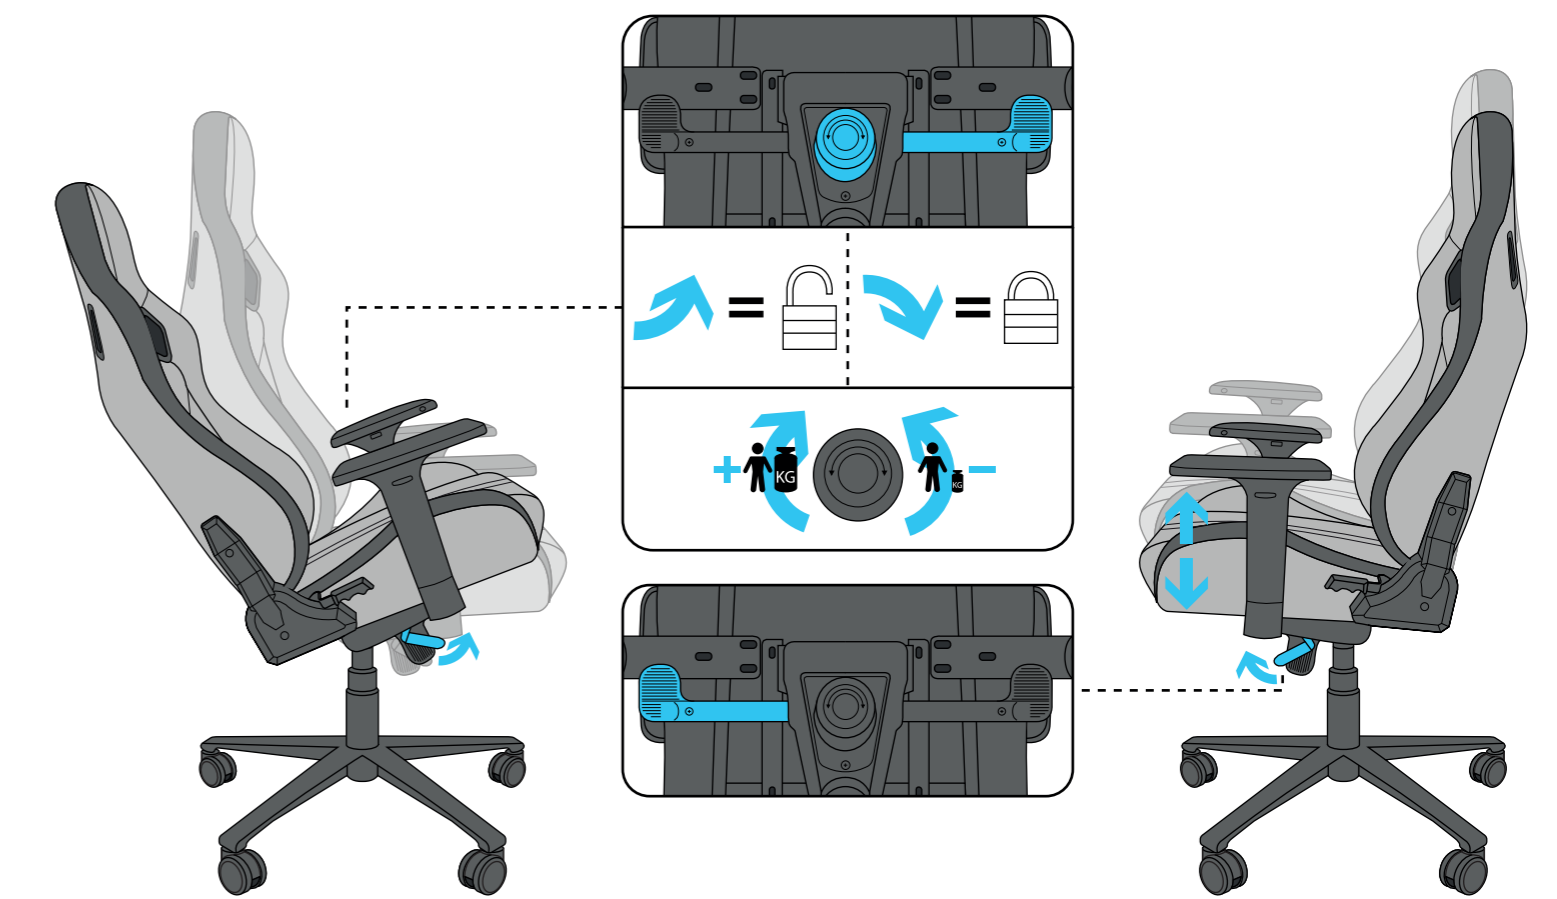

 Trust

**RESTO PRO** | Gaming Chair

FAQ: [www.trust.com/23784/faq](http://www.trust.com/23784/faq)