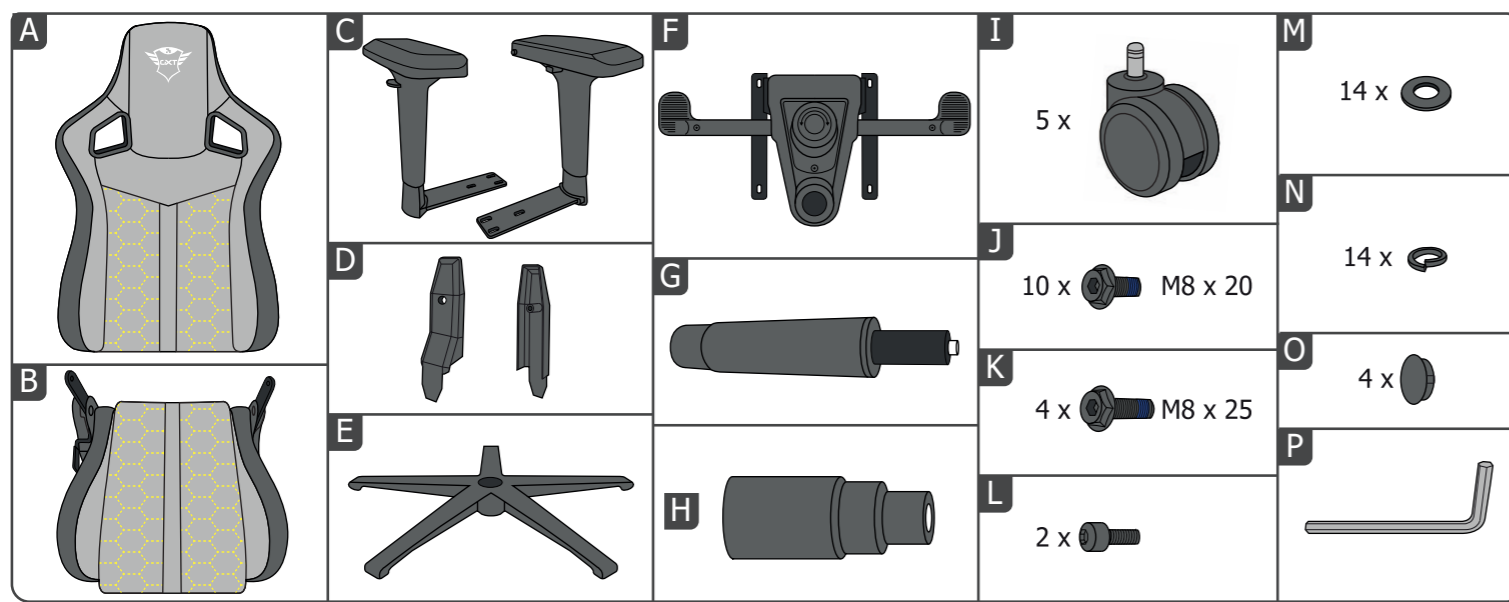

 Trust

**RESTO PRO** | Gaming Chair

FAQ: [www.trust.com/23784/faq](http://www.trust.com/23784/faq)