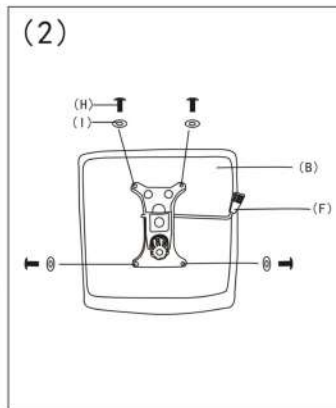

ASSEMBLY INSTRUCTIONS

K-8879
WHITE DERVISH / RED DERVISH
GAMING CHAIR

A x 1 	G x 8  M6x25mm
B x 1 	H x 4  M6x20mm
C x 2 	I x 4 
D x 1 	J x 8 
E x 1 	K x 1 
F x 1 	L x 5 

www.whiteshark.biz