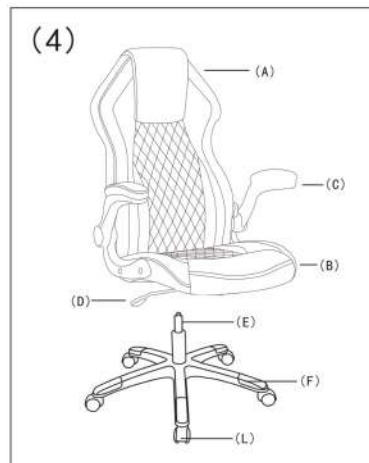

ASSEMBLY INSTRUCTIONS

K-8879
WHITE DERVISH / RED DERVISH
GAMING CHAIR

A x 1 	G x 8  M6x25mm
B x 1 	H x 4  M6x20mm
C x 2 	I x 4 
D x 1 	J x 8 
E x 1 	K x 1 
F x 1 	L x 5 

www.whiteshark.biz