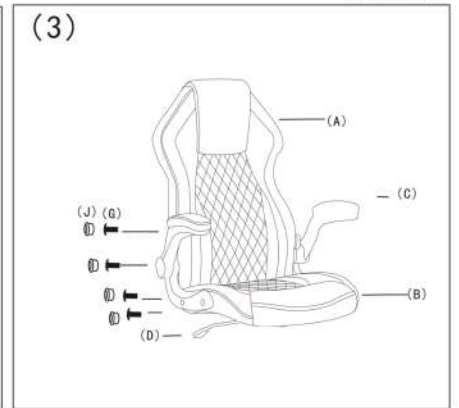

ASSEMBLY INSTRUCTIONS

K-8879
WHITE DERVISH / RED DERVISH
GAMING CHAIR

A x 1 	G x 8  M6x25mm
B x 1 	H x 4  M6x20mm
C x 2 	I x 4 
D x 1 	J x 8 
E x 1 	K x 1 
F x 1 	L x 5 

www.whiteshark.biz