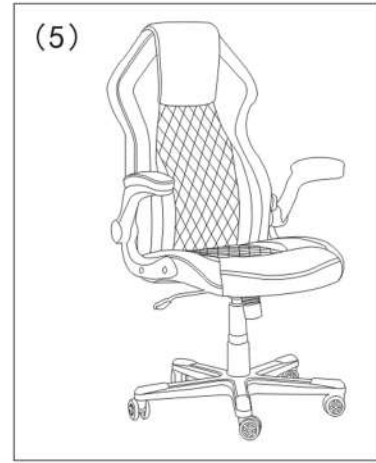

ASSEMBLY INSTRUCTIONS

K-8879
WHITE DERVISH / RED DERVISH
GAMING CHAIR

A x 1 	G x 8  M6x25mm
B x 1 	H x 4  M6x20mm
C x 2 	I x 4 
D x 1 	J x 8 
E x 1 	K x 1 
F x 1 	L x 5 

www.whiteshark.biz