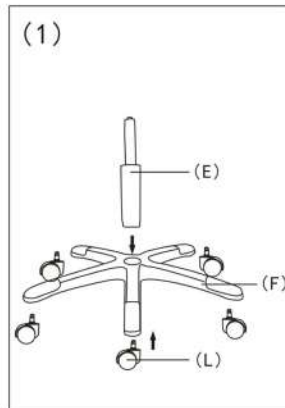

ASSEMBLY INSTRUCTIONS

K-8879
WHITE DERVISH / RED DERVISH
GAMING CHAIR

A x 1 	G x 8  M6x25mm
B x 1 	H x 4  M6x20mm
C x 2 	I x 4 
D x 1 	J x 8 
E x 1 	K x 1 
F x 1 	L x 5 

www.whiteshark.biz