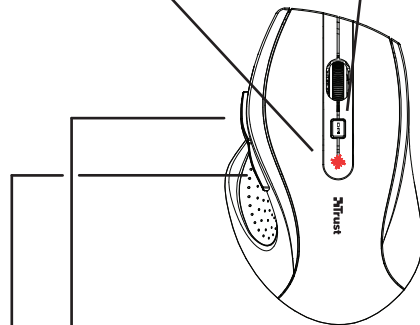

## Quick Installation Guide

MaxTrack Wireless Mouse

3

4

800 dpi  
1200 dpi  
1600 dpi

5

Frequently asked questions

[www.trust.com/17176/faq](http://www.trust.com/17176/faq)