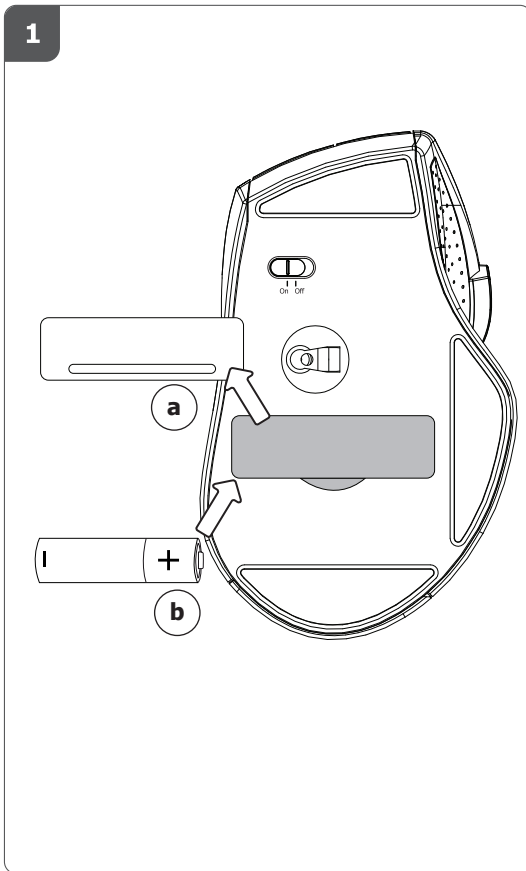

## Quick Installation Guide

MaxTrack Wireless Mouse

3

4

800 dpi  
1200 dpi  
1600 dpi

5

Frequently asked questions

[www.trust.com/17176/faq](http://www.trust.com/17176/faq)