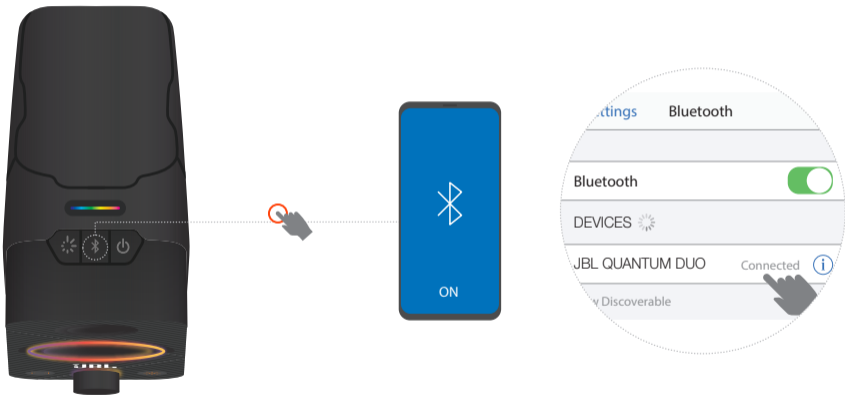

008 BLUETOOTH PAIRING

PRESS AND HOLD BLUETOOTH BUTTON > 3S TO PAIR ANOTHER DEVICE