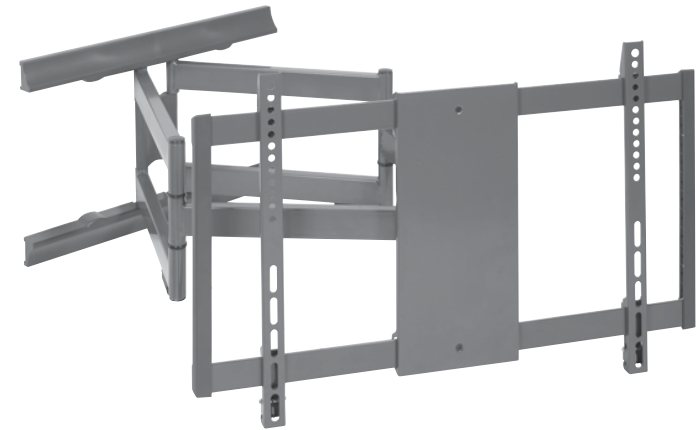

**BFMO 8860 (39296)**

Version 1.0 / GO

VIVANCO GMBH  
EWIGE WEIDE 15  
22926 AHRENSBURG, GERMANY  
WWW.VIVANCO.COM

**2**

**3**

**4**

Min VESA  
200 x 200

Max VESA  
600 x 400

Max.  
216cm/85"

**45 kg**  
max.

**5**

**1**

- |     |    |           |  |
|-----|----|-----------|--|
| (A) | 6x | M8*75     |  |
| (B) | 6x | M8        |  |
| (C) | 6x | UX10*60R  |  |
| (D) | 4x | M6 x 12mm |  |
| (E) | 4x | M6 x 20mm |  |
| (F) | 4x | M8 x 12mm |  |
| (G) | 4x | M8 x 20mm |  |
| (H) | 4x | M8 x 35mm |  |
| (I) | 4x | M8 x 45mm |  |
| (J) | 4x | M6        |  |
| (K) | 4x | M8        |  |
| (L) | 8x | M10       |  |