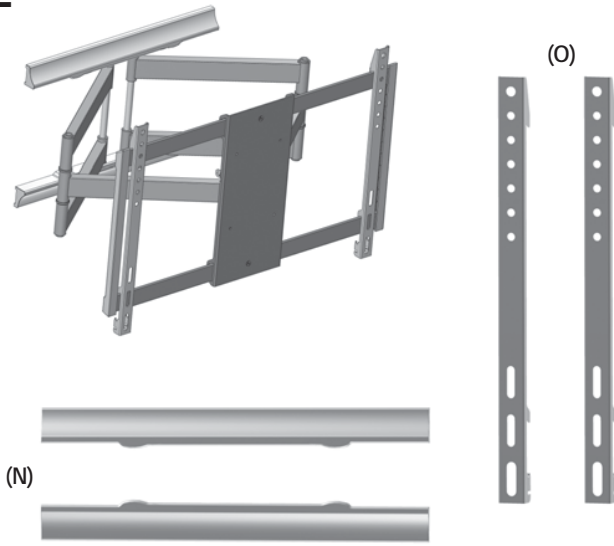

**BFMO 8860 (39296)**

Version 1.0 / GO

VIVANCO GMBH  
EWIGE WEIDE 15  
22926 AHRENSBURG, GERMANY  
WWW.VIVANCO.COM

**2**

**3**

**4**

Min VESA  
200 x 200

Max VESA  
600 x 400

Max.  
216cm/85"

**45 kg**  
max.

**5**

**1**

- |     |    |           |  |
|-----|----|-----------|--|
| (A) | 6x | M8*75     |  |
| (B) | 6x | M8        |  |
| (C) | 6x | UX10*60R  |  |
| (D) | 4x | M6 x 12mm |  |
| (E) | 4x | M6 x 20mm |  |
| (F) | 4x | M8 x 12mm |  |
| (G) | 4x | M8 x 20mm |  |
| (H) | 4x | M8 x 35mm |  |
| (I) | 4x | M8 x 45mm |  |
| (J) | 4x | M6        |  |
| (K) | 4x | M8        |  |
| (L) | 8x | M10       |  |

- |     |    |    |  |
|-----|----|----|--|
| (M) | 1x | S4 |  |
|     | 1x | S8 |  |