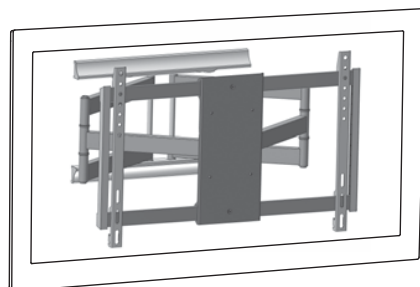

**BFMO 8860 (39296)**

Version 1.0 / GO

VIVANCO GMBH  
EWIGE WEIDE 15  
22926 AHRENSBURG, GERMANY  
WWW.VIVANCO.COM

**2**

**3**

**4**

Min VESA  
200 x 200

Max VESA  
600 x 400

Max.  
216cm/85"

**45 kg**  
max.

**5**

**1**

- |     |    |           |  |
|-----|----|-----------|--|
| (A) | 6x | M8*75     |  |
| (B) | 6x | M8        |  |
| (C) | 6x | UX10*60R  |  |
| (D) | 4x | M6 x 12mm |  |
| (E) | 4x | M6 x 20mm |  |
| (F) | 4x | M8 x 12mm |  |
| (G) | 4x | M8 x 20mm |  |
| (H) | 4x | M8 x 35mm |  |
| (I) | 4x | M8 x 45mm |  |
| (J) | 4x | M6        |  |
| (K) | 4x | M8        |  |
| (L) | 8x | M10       |  |