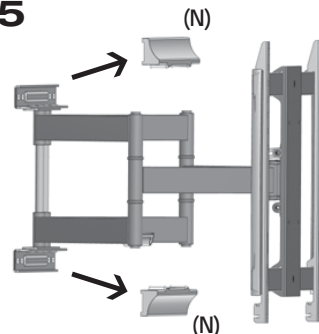

**BFMO 8860 (39296)**

Version 1.0 / GO

VIVANCO GMBH  
EWIGE WEIDE 15  
22926 AHRENSBURG, GERMANY  
WWW.VIVANCO.COM

**2**

**3**

**4**

Min VESA  
200 x 200

Max VESA  
600 x 400

Max.  
216cm/85"

**45 kg**  
max.

**5**

**1**

- |     |    |           |  |
|-----|----|-----------|--|
| (A) | 6x | M8*75     |  |
| (B) | 6x | M8        |  |
| (C) | 6x | UX10*60R  |  |
| (D) | 4x | M6 x 12mm |  |
| (E) | 4x | M6 x 20mm |  |
| (F) | 4x | M8 x 12mm |  |
| (G) | 4x | M8 x 20mm |  |
| (H) | 4x | M8 x 35mm |  |
| (I) | 4x | M8 x 45mm |  |
| (J) | 4x | M6        |  |
| (K) | 4x | M8        |  |
| (L) | 8x | M10       |  |

- |     |    |    |  |
|-----|----|----|--|
| (M) | 1x | S4 |  |
|     | 1x | S8 |  |