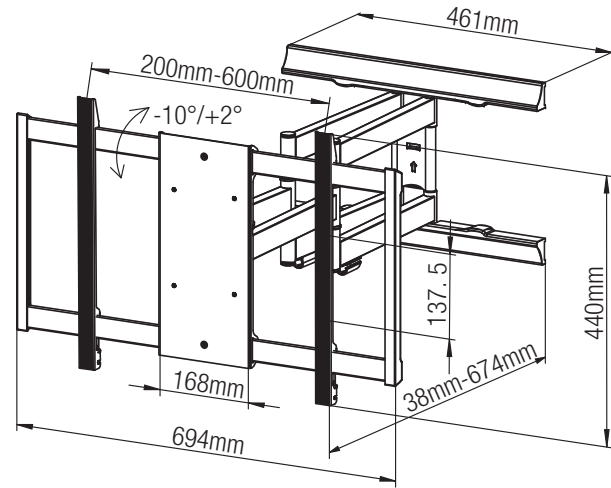

Max.  
216cm/85"

**45 kg**  
max.

**5**

**1**

- |     |    |           |  |
|-----|----|-----------|--|
| (A) | 6x | M8*75     |  |
| (B) | 6x | M8        |  |
| (C) | 6x | UX10*60R  |  |
| (D) | 4x | M6 x 12mm |  |
| (E) | 4x | M6 x 20mm |  |
| (F) | 4x | M8 x 12mm |  |
| (G) | 4x | M8 x 20mm |  |
| (H) | 4x | M8 x 35mm |  |
| (I) | 4x | M8 x 45mm |  |
| (J) | 4x | M6        |  |
| (K) | 4x | M8        |  |
| (L) | 8x | M10       |  |