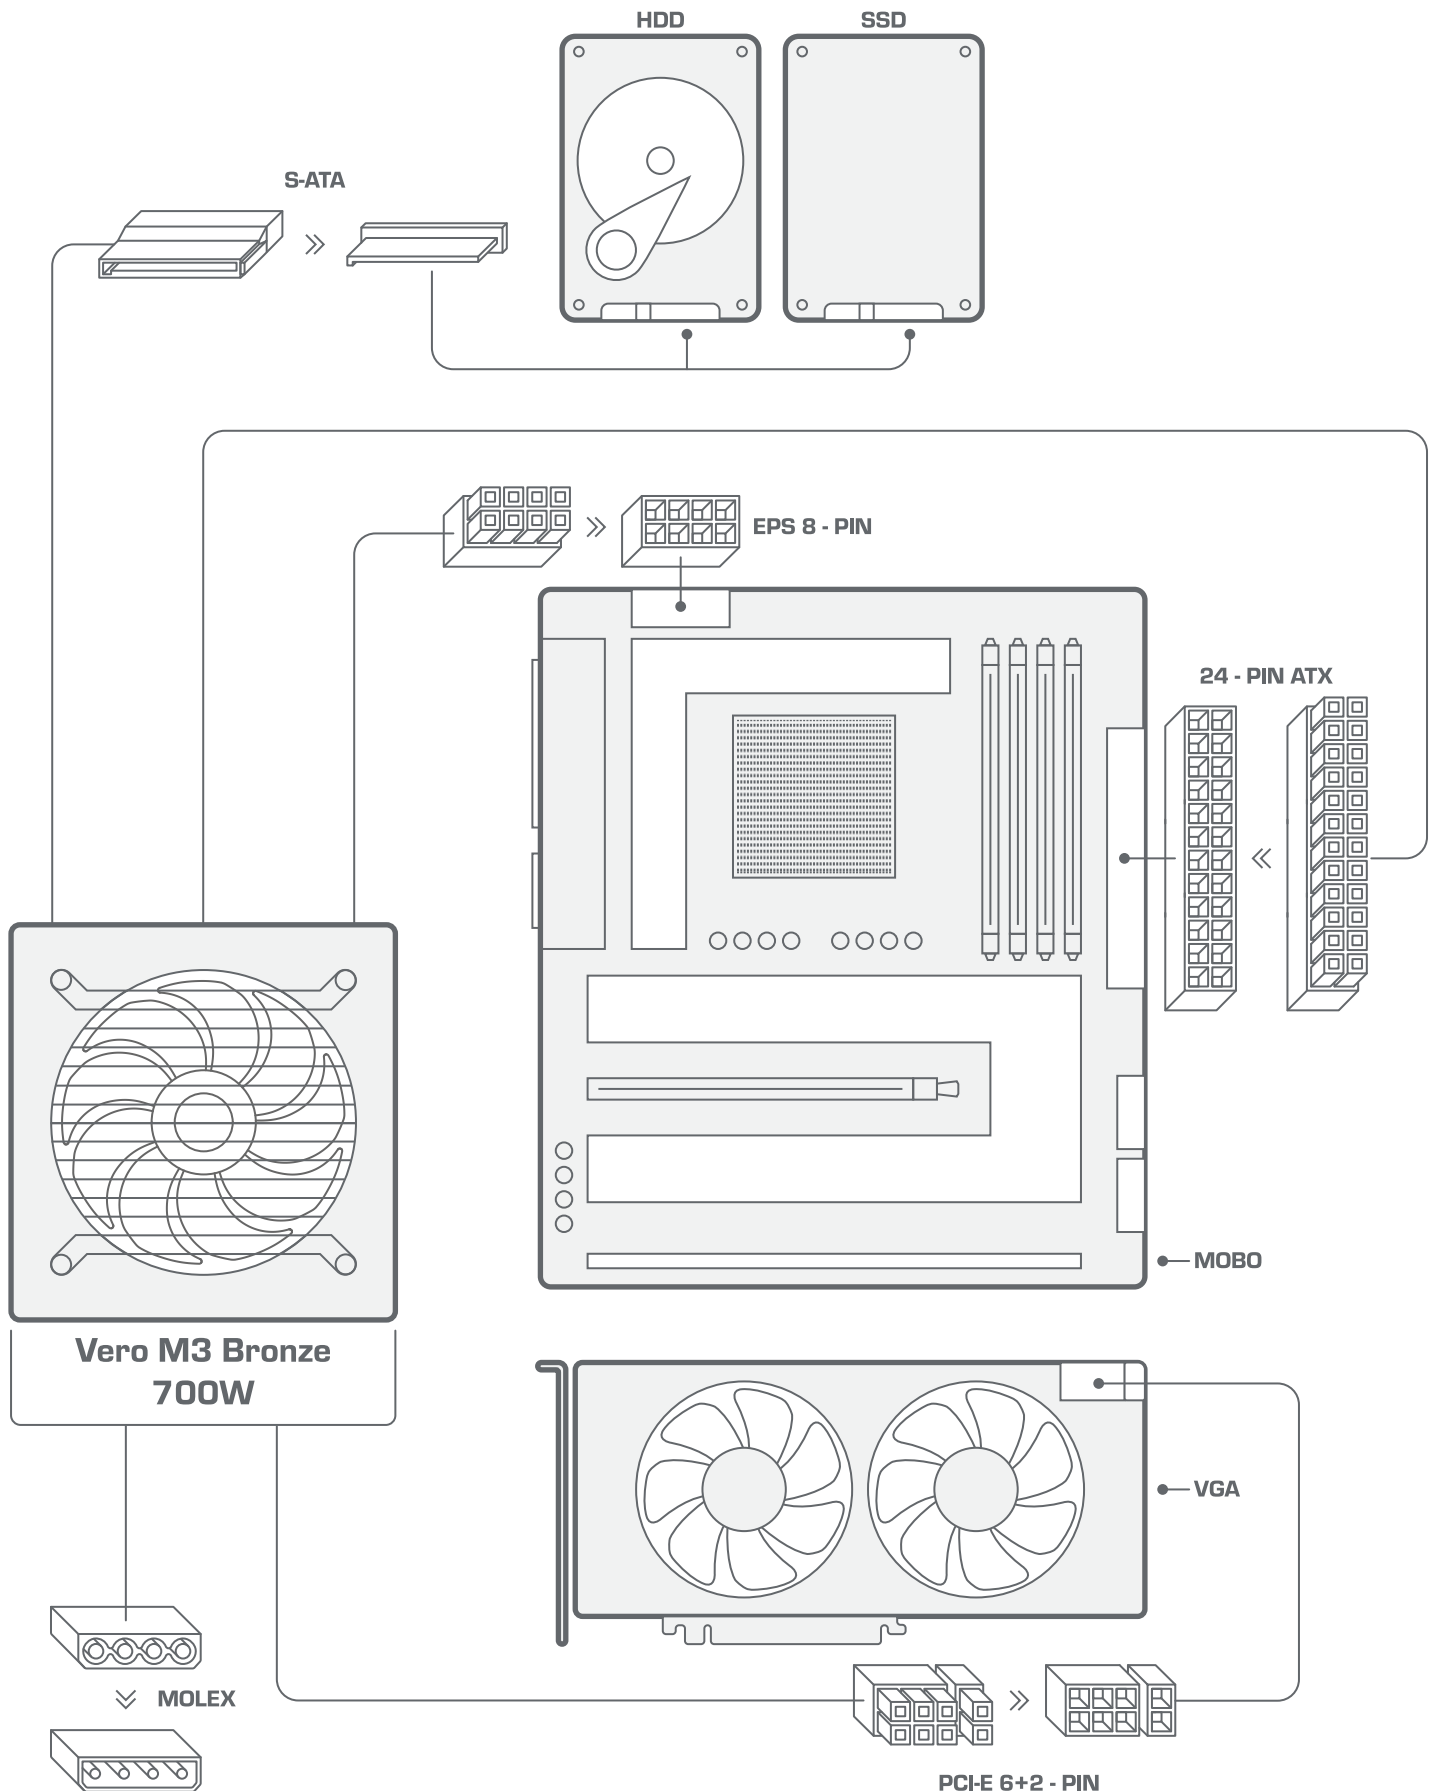

SILENTIUMPC

MANUAL

Vero M3 Bronze 700W

Vero M3 Bronze 700W

AC INPUT / WEJŚCIE 200-240V, 6A, 50Hz Active PFC
ATX 12V 2.31 EPS 12V 2.91/2.92 and older

DC Output	+12V	+3.3V	+5V	-12V	+5VSB
Max A	58	15	15	0.3	2.5
Max W	696	97	3.6	12.5	
Total	700W				