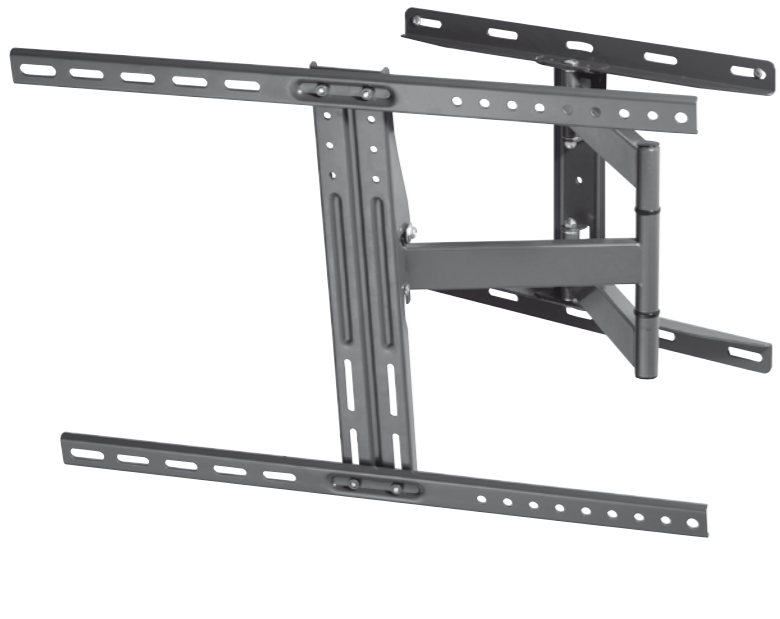

# BFMO 6560 (37982)

Version 1.0

VIVANCO GMBH  
EWIGE WEIDE 15  
22926 AHRENSBURG, GERMANY  
WWW.VIVANCO.COM

VIVANCO

- |     |    |           |  |
|-----|----|-----------|--|
| (D) | 4x | M6 x 12mm |  |
|     | 4x | M6 x 20mm |  |
|     | 4x | M8 x 12mm |  |
|     | 4x | M8 x 20mm |  |
|     | 4x | M8 x 35mm |  |
|     | 4x | M8 x 45mm |  |
|     | 4x | M6        |  |
|     | 4x | M8        |  |
|     | 8x | M10       |  |
| (E) | 4x | M6 x 12mm |  |
|     | 4x | M6        |  |
| (F) | 1x |           |  |

Min VESA 200 x 200  
Max VESA 600 x 400

Max. 216cm/85"

50kg max.