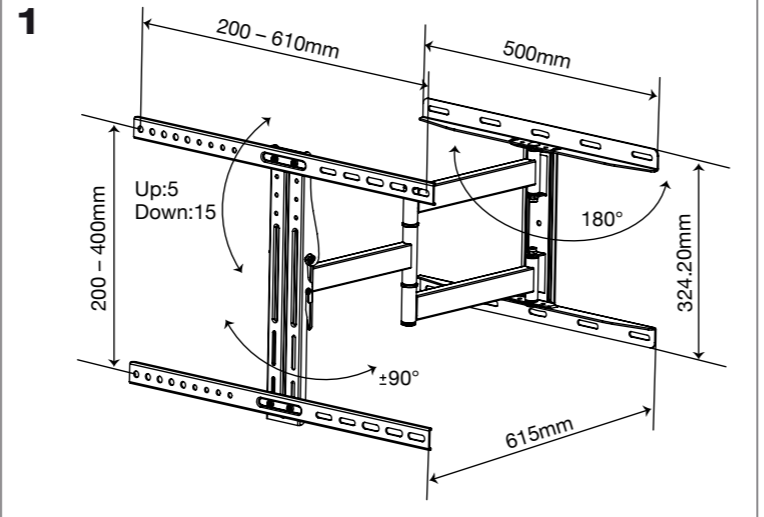

# BFMO 6560 (37982)

Version 1.0

VIVANCO GMBH  
EWIGE WEIDE 15  
22926 AHRENSBURG, GERMANY  
WWW.VIVANCO.COM

VIVANCO

- |     |    |           |  |
|-----|----|-----------|--|
| (D) | 4x | M6 x 12mm |  |
|     | 4x | M6 x 20mm |  |
|     | 4x | M8 x 12mm |  |
|     | 4x | M8 x 20mm |  |
|     | 4x | M8 x 35mm |  |
|     | 4x | M8 x 45mm |  |
|     | 4x | M6        |  |
|     | 4x | M8        |  |
|     | 8x | M10       |  |
| (E) | 4x | M6 x 12mm |  |
|     | 4x | M6        |  |
| (F) | 1x |           |  |

Min VESA 200 x 200  
Max VESA 600 x 400

Max. 216cm/85"

50kg max.