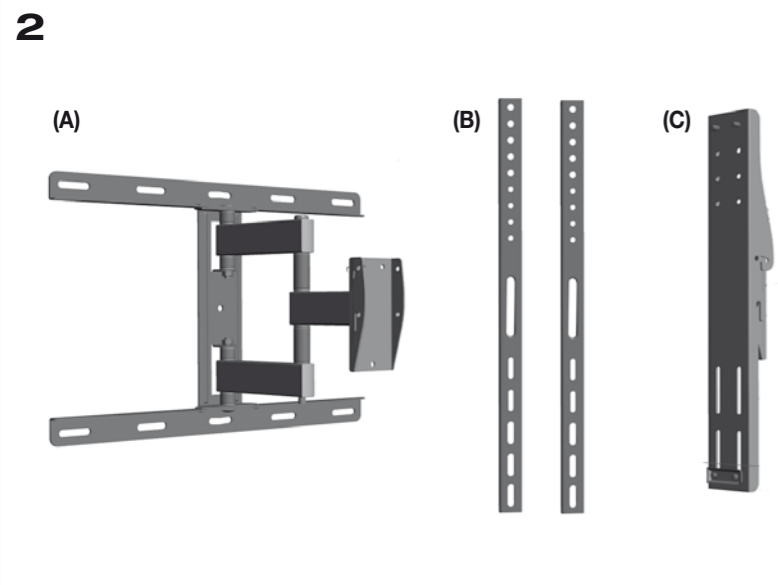

# BFMO 6560 (37982)

Version 1.0

VIVANCO GMBH  
EWIGE WEIDE 15  
22926 AHRENSBURG, GERMANY  
WWW.VIVANCO.COM

VIVANCO

- |     |    |           |  |
|-----|----|-----------|--|
| (D) | 4x | M6 x 12mm |  |
|     | 4x | M6 x 20mm |  |
|     | 4x | M8 x 12mm |  |
|     | 4x | M8 x 20mm |  |
|     | 4x | M8 x 35mm |  |
|     | 4x | M8 x 45mm |  |
|     | 4x | M6        |  |
|     | 4x | M8        |  |
|     | 8x | M10       |  |
| (E) | 4x | M6 x 12mm |  |
|     | 4x | M6        |  |
| (F) | 1x |           |  |

Min VESA 200 x 200  
Max VESA 600 x 400

Max. 216cm/85"

50kg max.