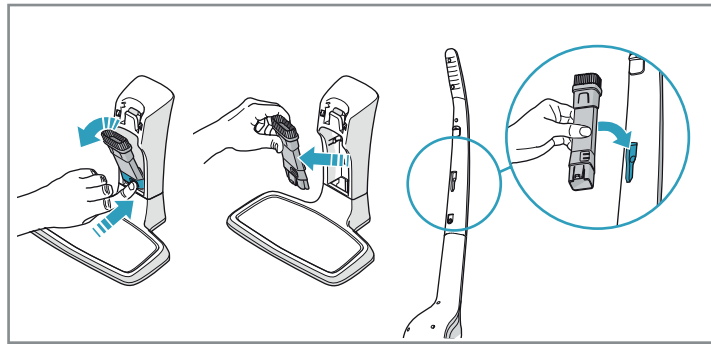

4h

100%

- FULLY CHARGED
- 75-100%
- 50-75%
- 25-50%
- RECHARGING NEEDED

Min Mode ~ 45 min

Max Mode ~ 16 min

PUSH

Max → [ON/OFF] → Min

Car Kit
KIT 360+
PNC: 900 168 340