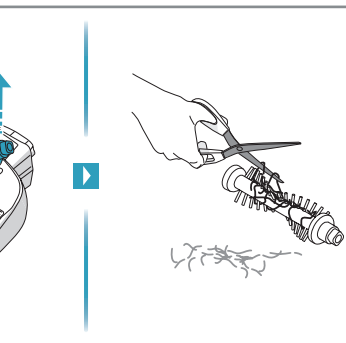

4h

100%

- FULLY CHARGED
- 75-100%
- 50-75%
- 25-50%
- RECHARGING NEEDED

Min Mode ~ 45 min

Max Mode ~ 16 min

PUSH

Max → [ON/OFF] → Min

Car Kit
KIT 360+
PNC: 900 168 340