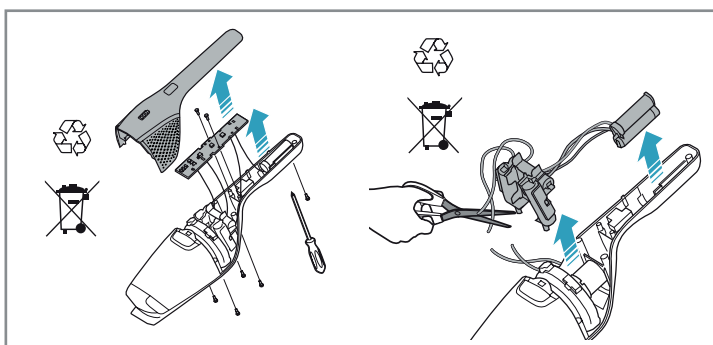

4h

100%

- FULLY CHARGED
- 75-100%
- 50-75%
- 25-50%
- RECHARGING NEEDED

Min Mode ~ 45 min

Max Mode ~ 16 min

PUSH

Max → [ON/OFF] → Min

Car Kit
KIT 360+
PNC: 900 168 340