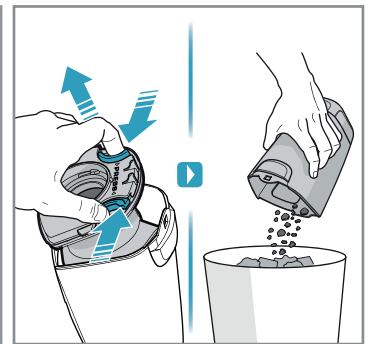

4h

100%

- FULLY CHARGED
- 75-100%
- 50-75%
- 25-50%
- RECHARGING NEEDED

Min Mode ~ 45 min

Max Mode ~ 16 min

PUSH

Max → [ON/OFF] → Min

Car Kit
KIT 360+
PNC: 900 168 340