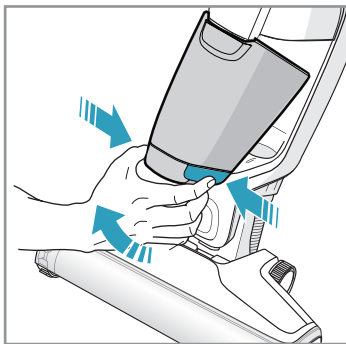

4h

100%

- FULLY CHARGED
- 75-100%
- 50-75%
- 25-50%
- RECHARGING NEEDED

Min Mode ~ 45 min

Max Mode ~ 16 min

PUSH

Max → [ON/OFF] → Min

Car Kit
KIT 360+
PNC: 900 168 340