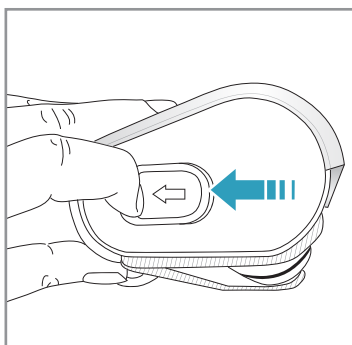

4h

100%

- FULLY CHARGED
- 75-100%
- 50-75%
- 25-50%
- RECHARGING NEEDED

Min Mode ~ 45 min

Max Mode ~ 16 min

PUSH

Max → [ON/OFF] → Min

Car Kit
KIT 360+
PNC: 900 168 340