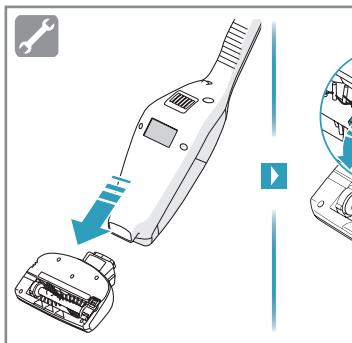

4h

100%

- FULLY CHARGED
- 75-100%
- 50-75%
- 25-50%
- RECHARGING NEEDED

Min Mode ~ 45 min

Max Mode ~ 16 min

PUSH

Max → [ON/OFF] → Min

Car Kit
KIT 360+
PNC: 900 168 340