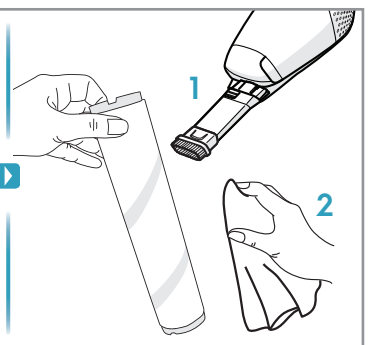

4h

100%

- FULLY CHARGED
- 75-100%
- 50-75%
- 25-50%
- RECHARGING NEEDED

Min Mode ~ 45 min

Max Mode ~ 16 min

PUSH

Max → [ON/OFF] → Min

Car Kit
KIT 360+
PNC: 900 168 340