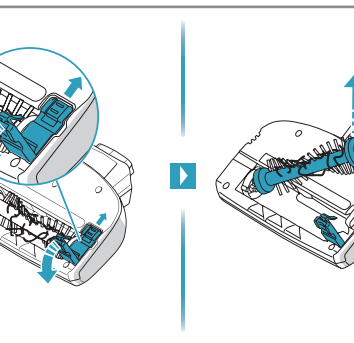

4h

100%

- FULLY CHARGED
- 75-100%
- 50-75%
- 25-50%
- RECHARGING NEEDED

Min Mode ~ 45 min

Max Mode ~ 16 min

PUSH

Max → [ON/OFF] → Min

Car Kit
KIT 360+
PNC: 900 168 340