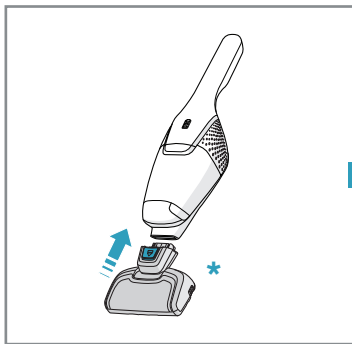

4h

100%

- FULLY CHARGED
- 75-100%
- 50-75%
- 25-50%
- RECHARGING NEEDED

Min Mode ~ 45 min

Max Mode ~ 16 min

PUSH

Max → [ON/OFF] → Min

Car Kit
KIT 360+
PNC: 900 168 340