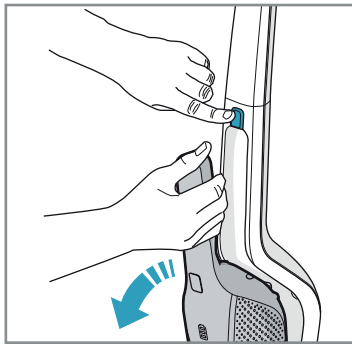

4h

100%

- FULLY CHARGED
- 75-100%
- 50-75%
- 25-50%
- RECHARGING NEEDED

Min Mode ~ 45 min

Max Mode ~ 16 min

PUSH

Max → [ON/OFF] → Min

Car Kit
KIT 360+
PNC: 900 168 340