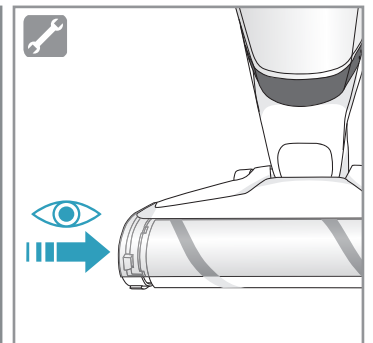

4h

100%

- FULLY CHARGED
- 75-100%
- 50-75%
- 25-50%
- RECHARGING NEEDED

Min Mode ~ 45 min

Max Mode ~ 16 min

PUSH

Max → [ON/OFF] → Min

Car Kit
KIT 360+
PNC: 900 168 340