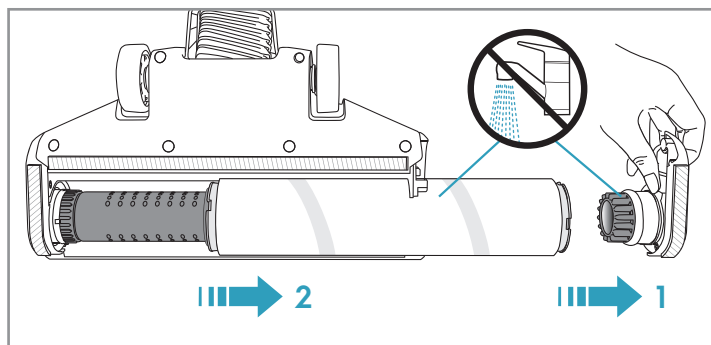

4h

100%

- FULLY CHARGED
- 75-100%
- 50-75%
- 25-50%
- RECHARGING NEEDED

Min Mode ~ 45 min

Max Mode ~ 16 min

PUSH

Max → [ON/OFF] → Min

Car Kit
KIT 360+
PNC: 900 168 340