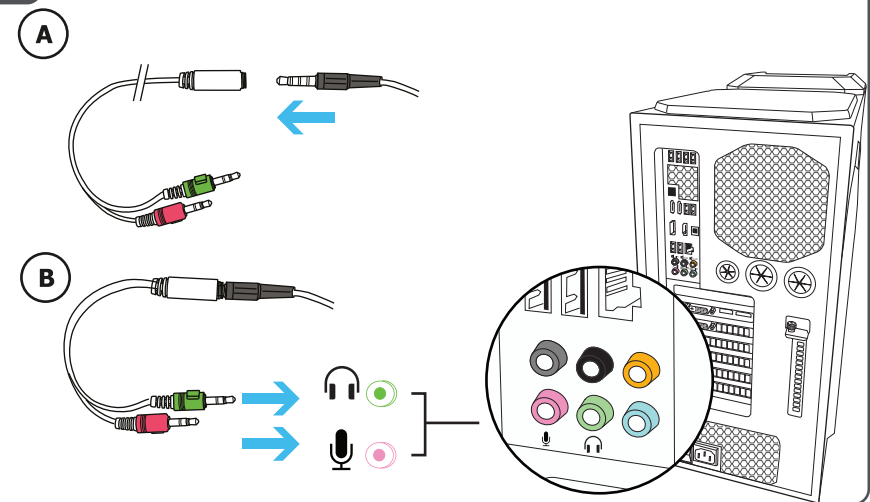

 Trust

GXT 333 | Gaming Headset

www.trust.com/22797/faq

1.

2.

3.

4.

Laptop

PC

PS4

XBox One

* only 2015 model controller