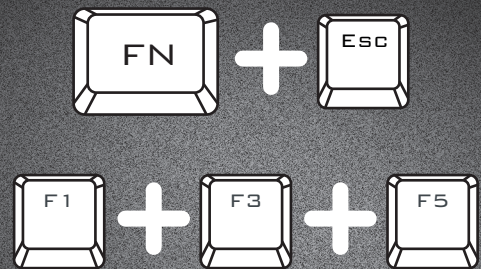

Factory Reset:

**ASTA** | Mechanical Keyboard

1.

2.