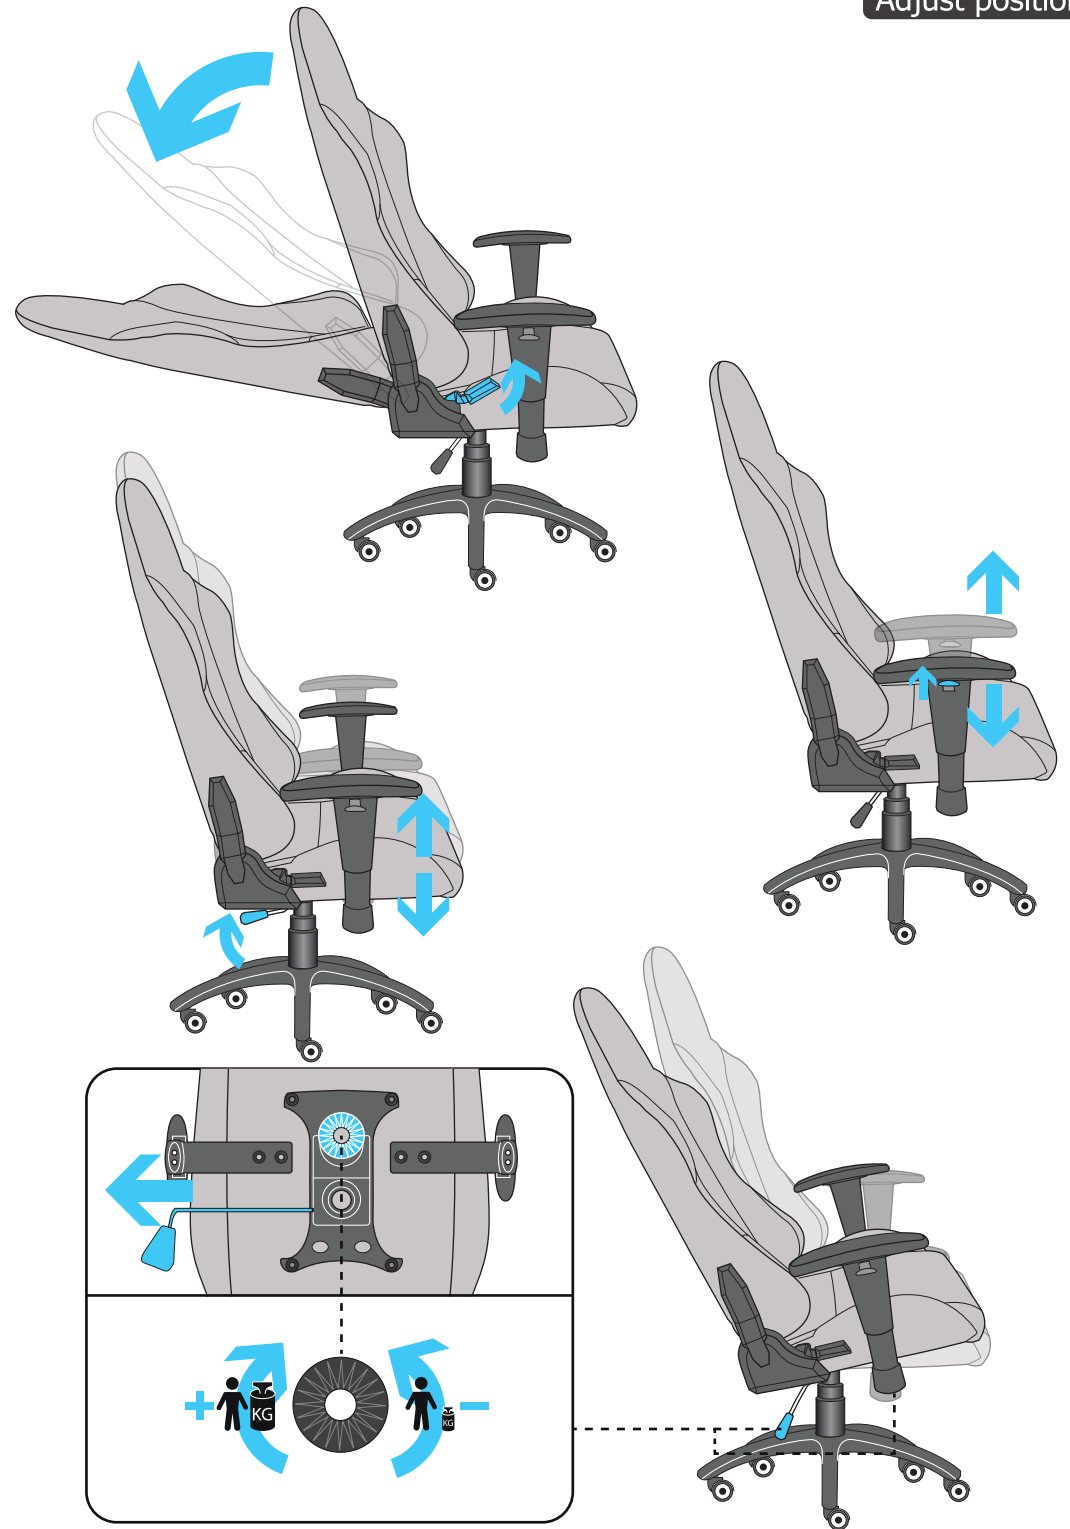

Trust

Adjust position

RESTO | PC LAPTOP
RGB