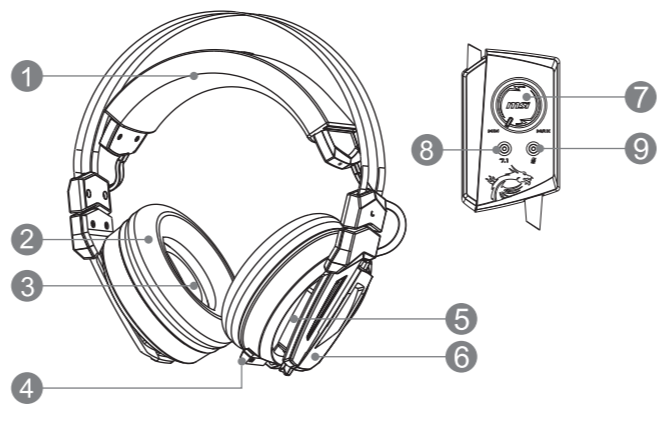

IMMERSE GH70 GAMING HEADSET

English

Introduction

Thank you for choosing MSI GAMING product and welcome to enjoy an astonishing audio and gaming experience with Immerse GH70 GAMING Headset certified by Hi-Res.

The solid over-designed GH70 gives not only MSI's exclusive Mystic Light effect, but also the powerful 50 mm dynamic drivers. Find out what you can get from GH70 now!

Unpacking

- Immerse GH70 GAMING Headset
- Carry Pouch

- 2 Additional Ear pads
- User Guide

System Requirements

- PC, laptop, or mobile device with standard USB port available

Specifications

- Speaker

- Driver Unit : 50mm Neodymium
- Frequency Response : 20Hz~40KHz
- Sensitivity : 100dB ± 3dB
- Impedance : 32 ohm

- Microphone

- Pick Up Type : Unidirectional
- Frequency Response : 100Hz~10KHz
- Sensitivity : -40 ± 3dB
- Impedance : 2.2K ohm

English

Overview

1. Adjustable Head Strap
2. Replaceable Ear Pad
3. 50mm Driver Unit with Hi-Res Certification
4. Retractable Microphone
5. RGB Mystic Light
6. MSI Dragon LED
7. Volume Control
8. Virtual 7.1 Toggle
9. Audio Mute Button

※ To obtain more functions, please visit MSI website at www.msi.com to download the specific software for the device.

繁體中文

簡介

感謝選用 MSI GAMING 系列產品，並歡迎您感受通過 Hi-Res 高音質認證的 GH70 GAMING 專業電競耳機所帶來的驚艷音效與電競體驗。此款專業耳罩式耳機，不僅搭載微星獨家 Mystic Light 燈效，同時內建 50mm 大尺寸單體提供震撼力十足的音場音效。現在就來體驗 GH70 ！

包裝內容物

- Immerse GH70 電競耳機
- 可替換耳罩 x2

- 攜行袋
- 使用指南

系統需求

- 搭載標準 USB 接口的個人電腦或行動裝置

規格

- 耳機

- 驅動單體：50mm Neodymium
- 頻率響應：20Hz ~ 40KHz
- 靈敏度：100dB ± 3dB
- 阻抗：32 ohm

- 麥克風

- 類型：單指向性
- 頻率響應：100Hz ~ 10KHz
- 靈敏度：-40 ± 3dB
- 阻抗：2.2K ohm

外觀檢視

1. 可調式伸縮頭帶
2. 可換式耳罩
3. Hi-Res 認證 50mm 驅動單體
4. 可伸縮麥克風
5. RGB Mystic Light 燈效
6. 龍形圖騰 LED
7. 音量控制鈕
- 7.1 聲道開關
9. 靜音開關

※ 如欲獲得更多產品訊息，請至 MSI 官方網站。

简体中文

简介

感谢选用MSI GAMING系列产品，并欢迎您感受通过 Hi-Res 高音质认证的 GH70 GAMING 专业电竞耳机所带来的惊艳音效与电竞体验。此款专业耳罩式耳机，搭载微星独家 Mystic Light 灯效，同时内建 50mm 大尺寸单体，提供了震撼力十足的音场音效。现在就体验 GH70 吧！

包装清单

- Immerse GH70 电竞耳机
- 收纳携带包

- 可替換耳罩 x 2
- 使用指南

系统需求

- 搭載标准 USB 接口的个人电脑或移动设备

规格

- 耳机

- 驱动单体：50mm Neodymium
- 频率响应：20Hz ~ 40KHz
- 灵敏度：100dB ± 3dB
- 阻抗：32 ohm

- 麦克风

- 类型：单指向性
- 频率响应：100Hz ~ 10KHz
- 灵敏度：-40 ± 3dB
- 阻抗：2.2K ohm

外观检视

1. 可调节伸缩头带
2. 可替换耳罩
3. Hi-Res 认证 50mm 驱动单体
4. 可伸缩麦克风
5. RGB Mystic Light 灯效
6. 龙形标识 LED
7. 音量控制按钮
- 7.1 声道开关
9. 静音开关

※更多产品信息，详询 MSI 官方网站。

日本語

はじめに

この度は MSI ゲーミング製品をお買い上げいただき、ありがとうございます。ハイレゾ対応の Immerse GH70 ゲーミングヘッドセットによる驚きのオーディオと、ゲームエクスペリエンスを存分にお楽しみください。ソリッドかつ高機能的なGH70は、MSI独自のミスティックライト効果だけでなく、パワフルな50mmダイナミックドライバを実現します。GH70について知るには、ぜひ以下をお読みください！

内容物

- Immerse GH70 ゲーミングヘッドセット
- 携帯ケース

- イヤパッドスペア 2個
- ユーザーガイド

システム要件

- PC、ラップトップ、或いは標準 USB ポートが利用可能な携帯デバイス

仕様

• スピーカー	• マイク
* ドライバユニット：50mm ネオジウム	* ピックアップタイプ：一方向
* 周波数応答：20Hz~40KHz	* 周波数応答：100Hz~10KHz
* 感度：100dB ± 3dB	* 感度：-40 ± 3dB
* インピーダンス：32 Ω	* インピーダンス：2.2K Ω

概要

1. 自動調節式ヘッドストラップ
2. 交換式イヤパッド
3. ハイレゾ対応 50mm ドライバユニット
4. 折りたたみ式マイクアフオン
5. RGB ミスティックライト
6. MSI ドラゴン LED
7. 音量調節
- 7.1chバーチャルトグル
9. オーディオミュートボタン

※ 機能の詳細については、MSI ウェブサイトwww.msi.com から、デバイスに合った特定のソフトウェアをダウンロードしてください。

한국어

소개

MSI 게이밍 제품을 선택해 주셔서 대단히 감사드립니다. Hi-Res 인증을 획득한 GH70 게이밍 헤드셋이 선사하는 놀라운 오디오 및 게이밍 환경을 마음껏 즐겨보세요. 견고한 오버 디자인 GH70 는 MSI 만의 독특한 미스틱 라이트 효과뿐만 아니라 강력한 50mm 다이나믹 드라이버까지 제공합니다. GH70 의 모든 것을 지금 바로 확인해 보세요!

언패킹

- 놀라운 성능의 GH70 게이밍 헤드셋
- 휴대용 파우치

- 2 개의 추가 이어패드
- 사용 가이드

시스템 요구 사항

- PC, 노트북 또는 스탠드드 USB 포트가 장착된 모바일 기기

사양

• 스피커	• 마이크
* 드라이버 유닛：50mm 네오디움	* 픽업 유형：단일 지향성
* 주파수 응답：20Hz~40KHz	* 주파수 응답：100Hz~10KHz
* 감도：100dB ± 3dB	* 감도：-40 ± 3dB
* 임피던스：32 ohm	* 임피던스：2.2K ohm

개요

1. 조절 가능한 헤드 스트랩
2. 교체 가능한 이어패드
3. Hi-Res 인증 50mm 드라이버 유닛
4. 접어 넣을 수 있는 마이크
5. RGB 미스틱 라이트
6. MSI 드래곤 LED
7. 볼륨 조절
8. 가상 7.1 토클
9. 오디오 음소거 버튼

※ 기능에 관한 더 자세한 정보는 MSI 웹사이트 www.msi.com에서 장치용 소프트웨어를 다운로드 해 확인할 수 있습니다.

Bahasa Indonesia

Pengenalan

Terima kasih telah memilih produk MSI GAMING dan selamat menikmati pengalaman audio dan game yang menakjubkan dengan Headset GAMING Immerse GH70 yang bersertifikasi Hi-Res. GH70 yang didesain terlalu padat bukan hanya memberikan efek Ringan Mistis yang eksklusif dari MSI, tetapi juga driver dinamis 50 mm yang kuat. Cari tahu apa yang bisa Anda dapatkan dari GH70 sekarang!