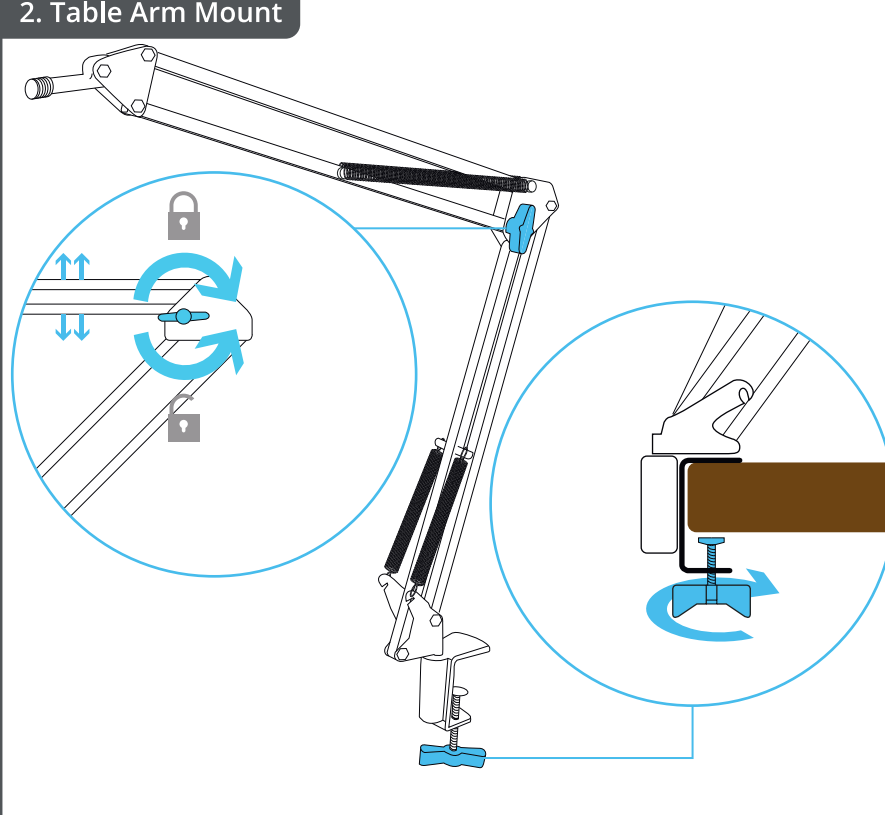

Trust

EMITA+ | Microphone

1. Table Stand

2. Table Arm Mount

www.trust.com/22400/faq

3. Shock Mount

4. Connect to PC

5. POP Filter

6. Microphone Direction