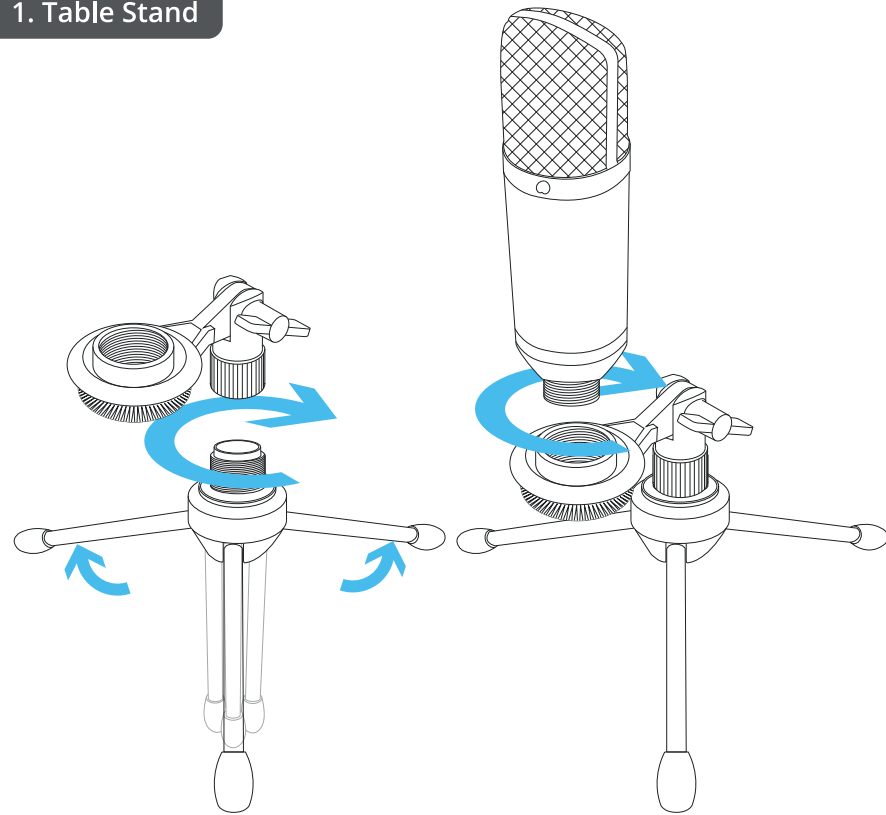

Trust

EMITA+ | Microphone

1. Table Stand

2. Table Arm Mount

www.trust.com/22400/faq

3. Shock Mount

4. Connect to PC

5. POP Filter

6. Microphone Direction