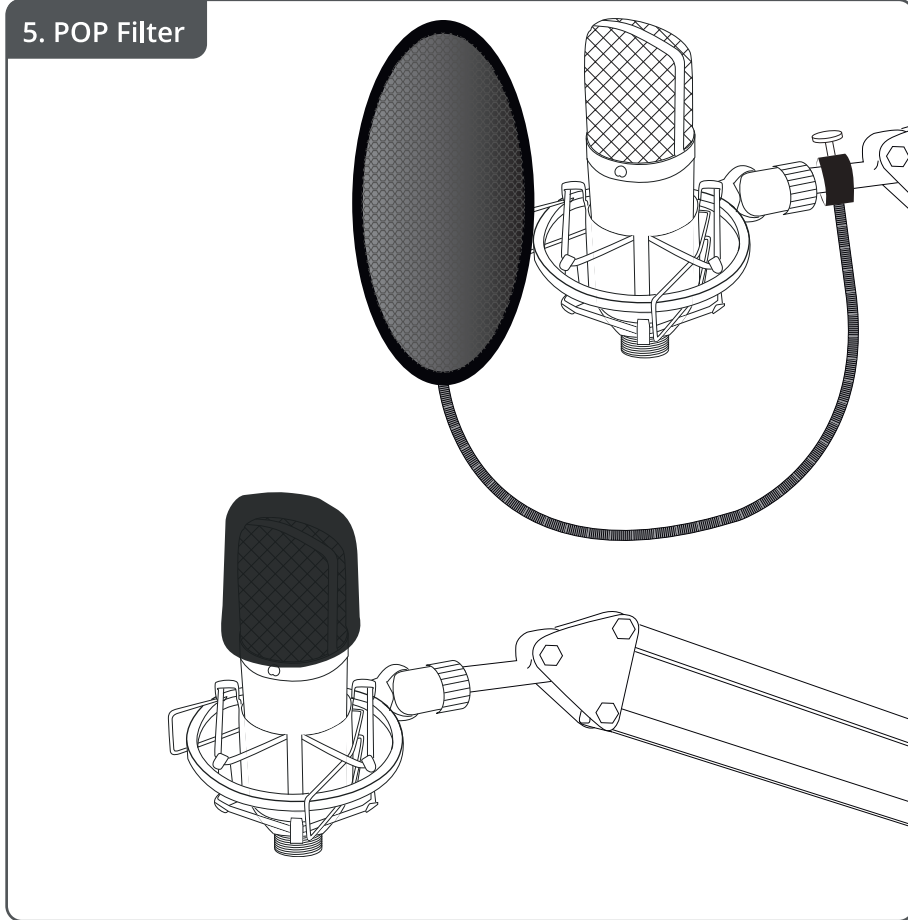

Trust

EMITA+ | Microphone

1. Table Stand

2. Table Arm Mount

www.trust.com/22400/faq

3. Shock Mount

4. Connect to PC

5. POP Filter