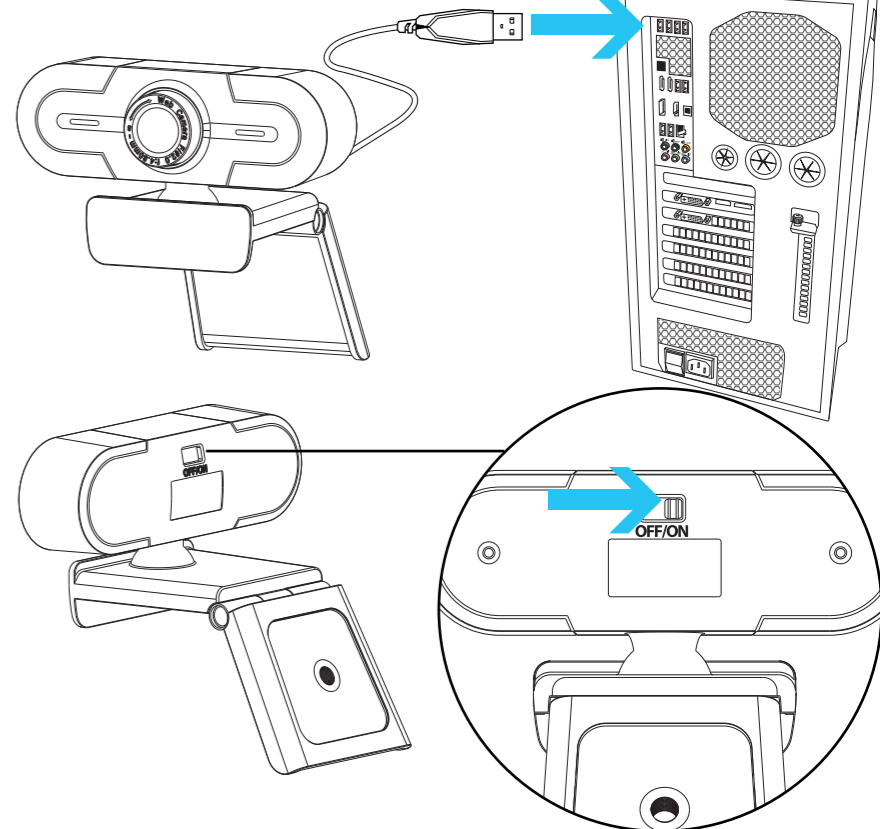

## 2. Manual focus

Minimum distance = 10 cm  
Maximum distance = 5 m

## 3. Tripod Setup

## 4. Smart stand clip