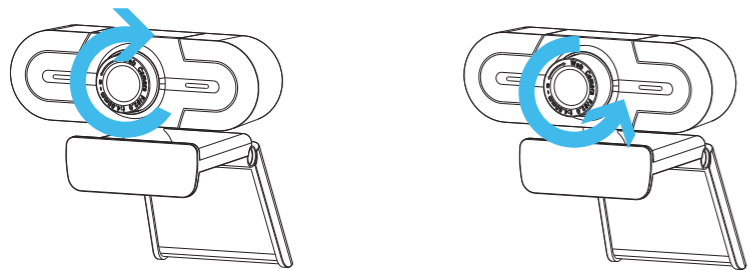

## 2. Manual focus

Minimum distance = 10 cm  
Maximum distance = 5 m

## 4. Smart stand clip