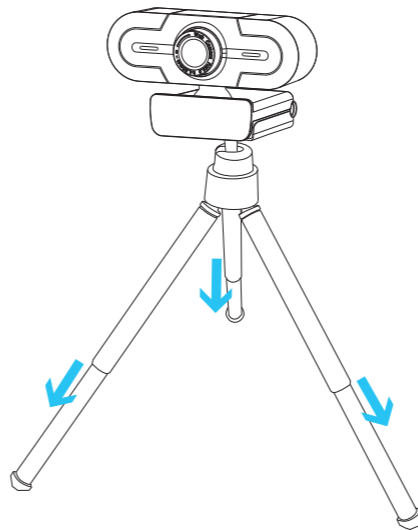

## 2. Manual focus

Minimum distance = 10 cm  
Maximum distance = 5 m

## 4. Smart stand clip