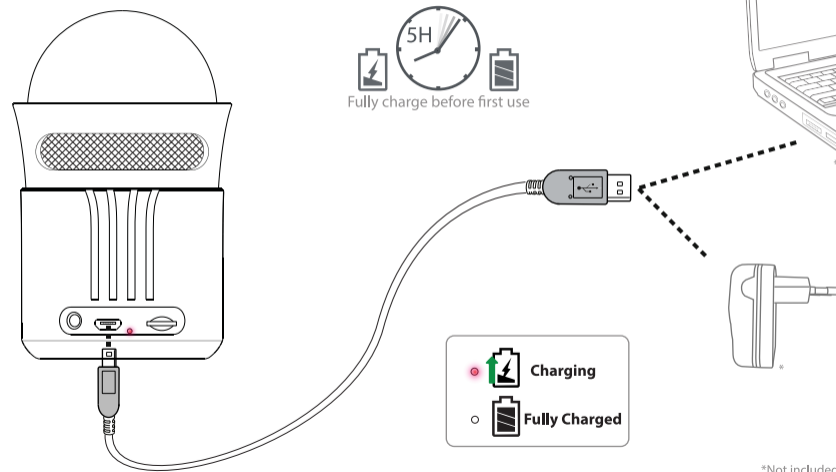

5. PLAY MUSIC SD-CARD

Supported Filetypes: MP3, WMA, WAV, FLAC
Supported cards: Micro-SD/SDHC Format: FAT32

6. WIRED SETUP

7. PHONE CALL / LED LIGHTS

FAQ

Frequently asked questions

<http://www.trust.com/21345/faq>

Trust
URBAN

[DIXXO GO]

1. CHARGE SPEAKER

2. WIRELESS SETUP 1/2

3. WIRELESS SETUP 2/2

4. PLAY MUSIC WIRELESS