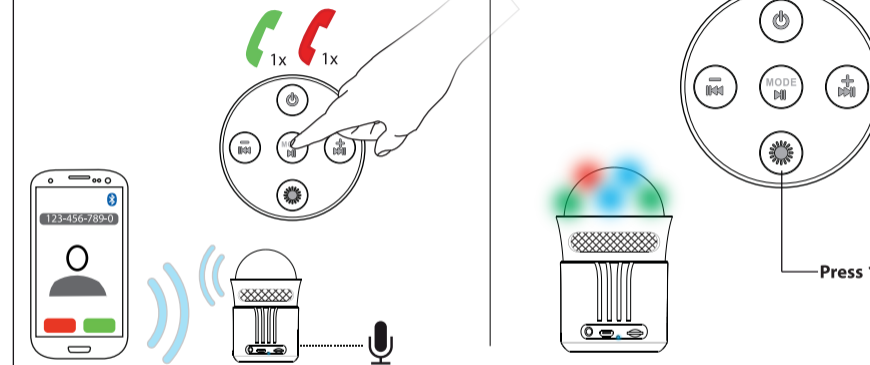

5. PLAY MUSIC SD-CARD

Supported Filetypes: MP3, WMA, WAV, FLAC
Supported cards: Micro-SD/SDHC Format: FAT32

6. WIRED SETUP

7. PHONE CALL / LED LIGHTS

FAQ

Frequently asked questions

<http://www.trust.com/21345/faq>

Trust
URBAN

[DIXXO GO]

1. CHARGE SPEAKER

2. WIRELESS SETUP 1/2

3. WIRELESS SETUP 2/2

4. PLAY MUSIC WIRELESS