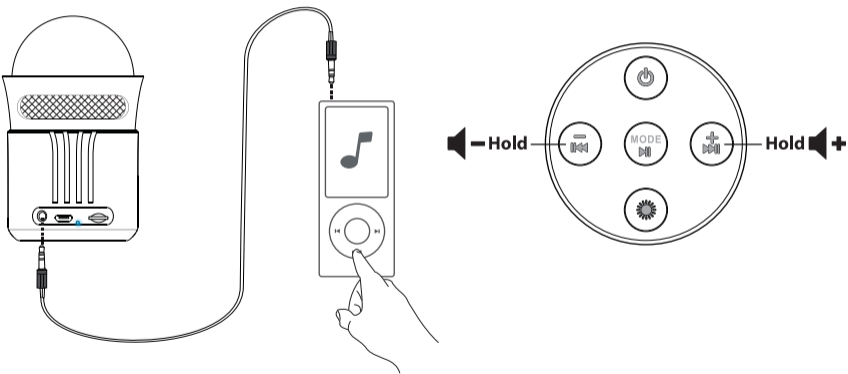

5. PLAY MUSIC SD-CARD

Supported Filetypes: MP3, WMA, WAV, FLAC
Supported cards: Micro-SD/SDHC Format: FAT32

6. WIRED SETUP

7. PHONE CALL / LED LIGHTS

FAQ

Frequently asked questions

<http://www.trust.com/21345/faq>

Trust
URBAN

[DIXXO GO]

1. CHARGE SPEAKER

2. WIRELESS SETUP 1/2

3. WIRELESS SETUP 2/2

4. PLAY MUSIC WIRELESS