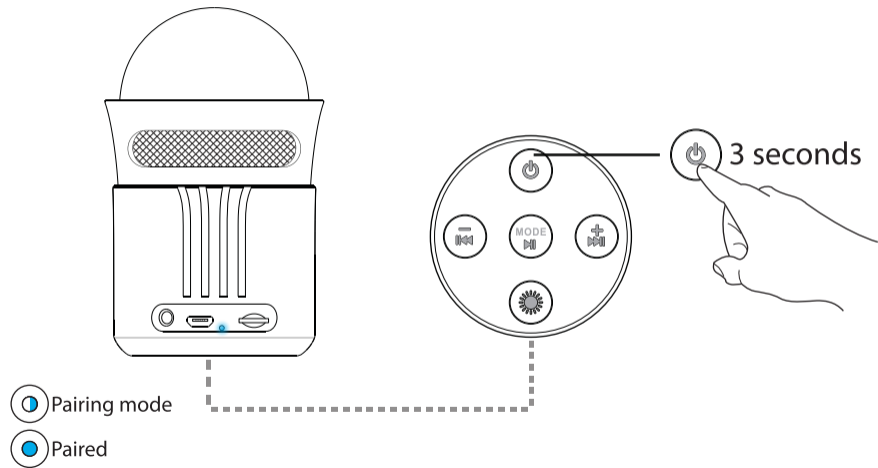

5. PLAY MUSIC SD-CARD

Supported Filetypes: MP3, WMA, WAV, FLAC
Supported cards: Micro-SD/SDHC Format: FAT32

6. WIRED SETUP

7. PHONE CALL / LED LIGHTS

FAQ

Frequently asked questions

<http://www.trust.com/21345/faq>

Trust
URBAN

[DIXXO GO]

1. CHARGE SPEAKER

2. WIRELESS SETUP 1/2

3. WIRELESS SETUP 2/2

4. PLAY MUSIC WIRELESS