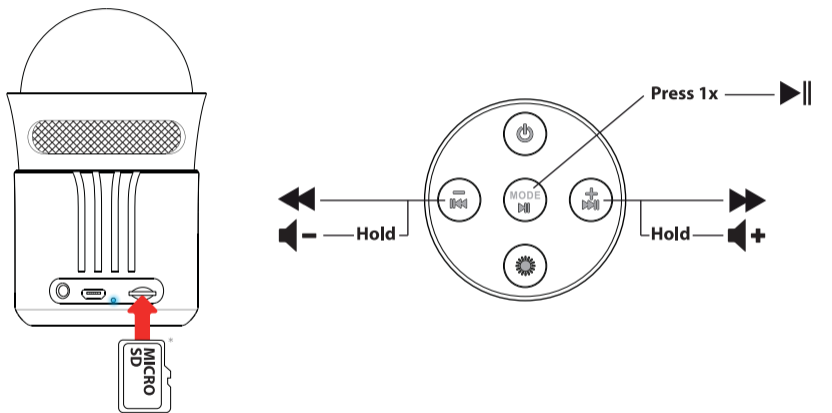

5. PLAY MUSIC SD-CARD

Supported Filetypes: MP3, WMA, WAV, FLAC
Supported cards: Micro-SD/SDHC Format: FAT32

6. WIRED SETUP

7. PHONE CALL / LED LIGHTS

FAQ

Frequently asked questions

<http://www.trust.com/21345/faq>

Trust
URBAN

[DIXXO GO]

1. CHARGE SPEAKER

2. WIRELESS SETUP 1/2

3. WIRELESS SETUP 2/2

4. PLAY MUSIC WIRELESS