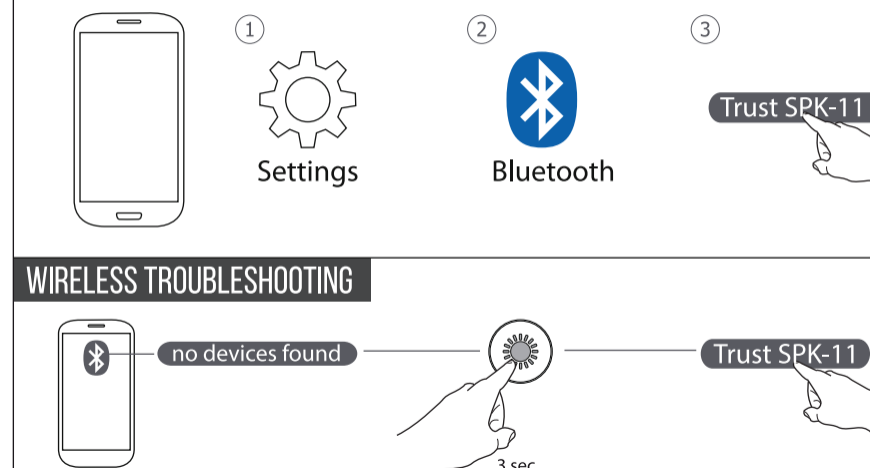

Trust
URBAN

[DIXXO GO]

1. CHARGE SPEAKER

2. WIRELESS SETUP 1/2

3. WIRELESS SETUP 2/2

4. PLAY MUSIC WIRELESS