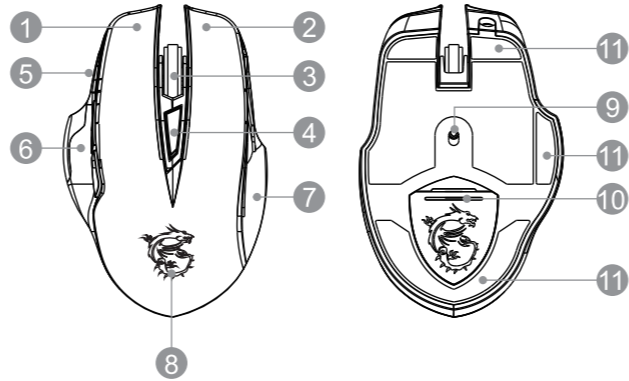

DS300

GAMING MOUSE

English

Introduction

Thank you for choosing the well-designed gaming mouse, DS300, to be your companion. This exquisite gaming mouse will surely give you a delightful and professional experience in PC games.

This guide provides instructions and illustrations to help you get the most from the mouse, and it is recommended to read this guide before using it.

Unpacking

- DS300 GAMING Mouse

- User Guide

System Requirements

- PC with available USB port

- Windows 10/ 8.1/ 8/ 7

- At least 256MB of hard disk space

Specifications

- Interface : USB

- Operating System : Windows 10/ 8.1/ 8/ 7

- Number of Macro Keys : 6

- Sensor Engine : up to 8,200 DPI

- Cable Length : 1.8M braided cable with gold-plated USB connector

- Dimension : 125 x 81 x 43 mm

English

Overview

1. Left Button
2. Right Button
3. Ultra-precise Scroll Wheel
4. DPI Switch
5. DPI Indicator
6. Side Button
7. Anti-slip Rubber Side Grip
8. MSI Dragon LED
9. Professional Gaming Sensor
10. Adjustable Weight System
11. Mouse Feet

※ To obtain more functions, please visit MSI website at www.msi.com to download the specific software for the device.

繁體中文

簡介

感謝您選購我們特別設計的遊戲滑鼠 DS300 做為您的使用配備。使用本產品進行電腦遊戲，一定可以讓您獲得愉悅且專業的使用體驗。

本說明將提供使用方式與圖示，幫助您更了解本產品；使用本滑鼠前，請務必先閱讀此說明文件。

包裝內容物

- DS300 電競滑鼠
- 使用指南

系統需求

- 搭載 USB 連接埠的電腦
- Windows 10/ 8.1/ 8/ 7 作業系統

- 至少 256MB 儲存空間以供軟體安裝使用

規格

- 介面：USB
- 作業系統：Windows 10/ 8.1/ 8/ 7

- 可設定巨集鍵數：6 鍵
- 感應器解析度：最高 8,200 DPI

- 線材長度：1.8公尺編織線與鍍金 USB 接頭
- 外觀尺寸：125 x 81 x 43 mm

外觀檢視

1. 左鍵
2. 右鍵
3. 高精度滾輪
4. DPI 切換鍵
5. DPI 指示燈
6. 側鍵
7. 龍鱗橡膠防滑側握
8. 龍形圖騰 LED
9. 專業電競級感應器
10. 可調整重量配重系統
11. 滑鼠腳墊

※ 如欲設定更多功能，請至 MSI 官方網站下載本產品專用軟體。

简体中文

简介

感谢您选购我们特别设计的游戏鼠标 DS300 做为您的使用配备。使用本产品进行计算机游戏，一定可以让您获得愉悦且专业的使用体验。

本说明将提供使用方式与图示，帮助您更了解本产品；使用本鼠标前，请务必先阅读此说明文件。

包装内容物

- DS300 电竞鼠
- 使用指南

系统需求

- 搭载 USB 端口的计算机
- Windows 10/ 8.1/ 8/ 7 操作系统

- 至少 256MB 存储空间以供软件安装使用

规格

- 界面：USB
- 操作系统：Windows 10/ 8.1/ 8/ 7

- 可设定宏键数：6 键
- 传感器分辨率：最高 8,200 DPI

- 线材长度：1.8 米编织线 with 镀金 USB 接头
- 外观尺寸：125 x 81 x 43 毫米

外观检视

1. 左键
2. 右键
3. 高精度滚轮
4. DPI 切换键
5. DPI 指示灯
6. 侧键
7. 龙鳞橡胶防滑侧握
8. 龙形图腾 LED
9. 专业电竞级传感器
10. 可调整重量配重系统
11. 鼠标脚垫

※ 如欲设定更多功能，请至 MSI 官方网站下载本产品专用软件。

日本語

説明

この素晴らしい設計のゲーミングマウス、DS300 をお買い上げいただき、ありがとうございます。この洗練されたゲーミングマウスは、PCゲームにおいて、快適でプロフェッショナルな体験をお届けします。本ガイドはマウスを最大限活用するための説明と図が記載されています。ご使用になる前に本ガイドをお読みください。

内容物

- DS300 ゲーミングマウス
- ユーザーガイド

システム要件

- USB ポートを搭載した PC
- Windows 10/ 8.1/ 8/ 7

- 最低ディスク空き容量 256MB

仕様

- インターフェイス：USB
- オペレーティングシステム：Windows 10/ 8.1/ 8/ 7

- マクロキーの数：6
- つのセンサーエンジン：最大8,200 DPI

- ケーブル長さ：金めっき加工 USB コネクタ付 1.8M 編組ケーブル
- 寸法：125 x 81 x 43 mm

概要

1. 左ボタン
2. 右ボタン
3. 超精密スクロールホイール
4. DPIスイッチ
5. DPI インジケータ
6. サイドボタン
7. アンチスリップラバーサイドグリップ
8. MSIドラゴンLED
9. 専用ゲーミングセンサ
10. 調整可能なウエイトシステム
11. マウスフィート

※ 機能の詳細については、MSI ウェブサイト www.msi.com から、デバイスに合った特定のソフトウェアをダウンロードしてください

한국어

안내

뛰어난 설계의 게이밍 마우스, DS300 를 선택해 주셔서 감사합니다. 이 정교한 게이밍 마우스는 PC 게임에 만족스럽고 전문적인 경험을 선사할 것입니다.

본 설명서는 마우스를 최대한 활용할 수 있도록 설명과 그림을 제공합니다. 마우스를 사용하기 전에 읽어주시기 바랍니다.

언패킹

- DS300 게이밍 마우스
- 사용 가이드

시스템 요구 사항

- 사용 가능한 USB 포트가 있는 PC
- Windows 10/ 8.1/ 8/ 7

- 최소 256MB 의 비어 있는 하드 디스크 공간

사양

- 인터페이스：USB
- 운영 체제：Windows 10/ 8.1/ 8/ 7

- 매크로 키 갯수：6
- 센서 엔진：최대 8,200 DPI

- 케이블 길이：금도금 USB 커넥터 지원 1.8M 편조 케이블
- 크기：125 x 81 x 43 mm

개요

1. 왼쪽 버튼
2. 오른쪽 버튼
3. 정교한 스크롤 휠
4. DPI 스위치
5. DPI 표시등
6. 측면 버튼
7. 미끄럼 방지 고무 측면 그림
8. MSI 드래곤 LED
9. 전문 게이밍 센서
10. 조절 가능한 무게 밸런스 시스템
11. 마우스 서퍼

※ 기능에 관한 더 자세한 정보는 MSI 웹사이트 www.msi.com 에서 장치용 소프트웨어를 다운로드 해 확인할 수 있습니다.

Bahasa Indonesia

Petunjuk

Membuka Kemasan

- Mouse GAMING DS300
- Panduan Pengguna

Persyaratan Sistem

- PC dengan port USB tersedia
- Windows 10/ 8.1/ 8/ 7

- Ruang hard disk minimal 256 MB

Spesifikasi

- Antarmuka：USB
- Sistem Operasi：Windows 10/ 8.1/ 8/ 7

- Jumlah Tombol Makro：6
- Mesin Sensor：hingga 8.200 DPI

- Panjang Kabel：Kabel kepanjang 1,8 M dengan konektor USB berlapis emas
- Dimensi：125 x 81 x 43 mm

Ringkasan

1. Tombol Kiri
2. Tombol Kanan
3. Roda Gulir ultra-presisi
4. Pengalih DPI
5. Indikator DPI
6. Tombol Sampling
7. Pegangan Samping Karet Anti-selip
8. LED Naga MSI
9. Sensor Gaming Profesional
10. Sistem Berat yang Dapat Disetel
11. Kaki Mouse