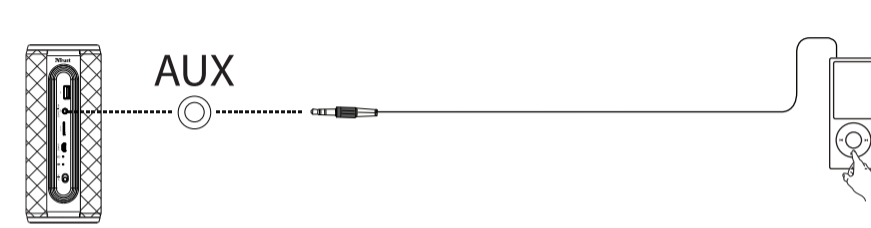

6. Wired - setup

FAQ

Frequently asked questions
<http://www.trust.com/20419/faq>

Trust International BV
Laan van Barcelona 600
3317DD, Dordrecht, NL

© 17-3-2015 Trust International BV All rights reserved.