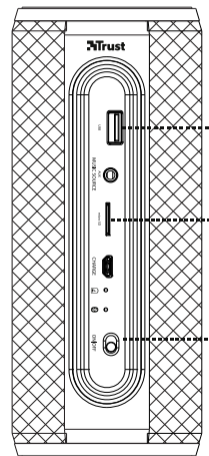

#### 4. Phone call

#### 5. MP3 Player

SD card: MicroSD, MicroSDHC  
Format: FAT32  
File Format: MP3, WMA, WAV  
Max Songs: 65500