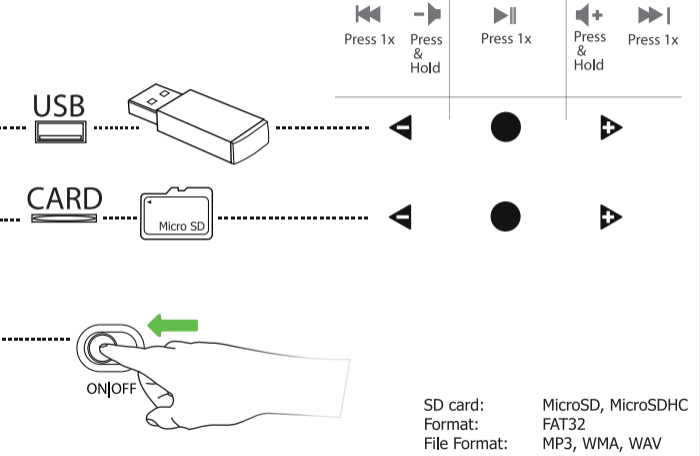

#### 4. Phone call

#### 5. MP3 Player

SD card: MicroSD, MicroSDHC  
Format: FAT32  
File Format: MP3, WMA, WAV  
Max Songs: 65500