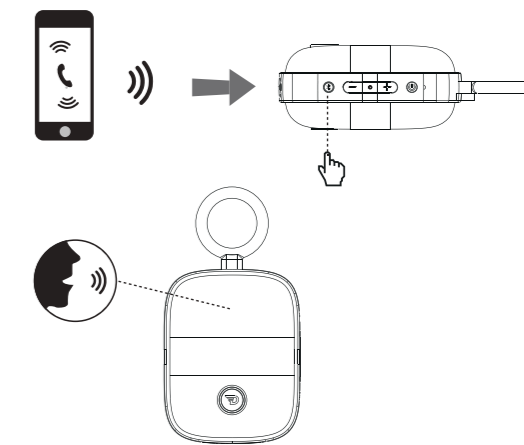

Product Introduction

AUX-IN

Bluetooth

Battery Charging

Hands-free

EN

Bluetooth Version: 4.0 + EDR
 Bluetooth Chipset: CSR
 Support: A2DP, AVRCP
 Handsfree speakerphone
 IP rate: IPX5, splashproof
 Power: 5W
 Frequency response: 100Hz-18kHz
 SN Ratio: 72dB
 Battery type: Li-Polymer 1800mAh
 Music playing time: 5hrs at max volume, full bass status
 Dimensions: H100xW78xD46(mm)/3.94 x 3.07 x 1.81 inch
 Weight: 180g / 0.18KG / 0.41 lb / 6.53 oz

DK

Bluetooth Version: 4.0 + EDR
 Bluetooth Chip: CSR
 Understøtter: A2DP, AVRCP
 Håndfri højttalerelefon
 IP rate: IPX5, splashproof
 Effekt: 5W
 Frekvensområde: 100Hz-18kHz
 Signal/støj forhold: 72dB
 Batteri type: Li-polymer 1800mAh
 Afspilningstid: 5 timer ved max volume og fuld bas
 Dimensioner: H100xW78xD46(mm)/ 3.94 x 3.07 x 1.81 inch
 Vægt: 180g / 0.18KG / 0.41 lb / 6.53 oz