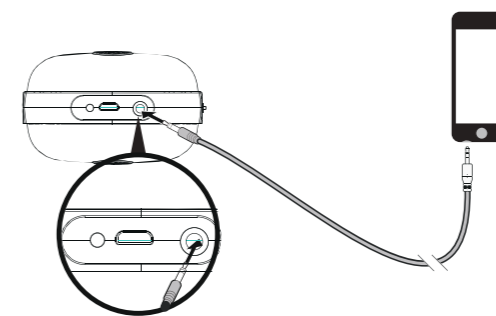

BUBBLE PODS USER GUIDE

Dreamwave Audio USA, LLC
www.godreamwave.com

What's in the box

Technical information

- Power: 5W RMS
- CSR4.0+EDR, A2DP, AVRCP
- Rechargeable Li-Polymer battery 1800mAh, 5 hours at max volume, full bass status
- IPX5 Splashproof
- 2" full range driver
- Anti-Distortion circuitry
- HFC (Hands Free Calling)
- Dimensions: 100 x 78 x 46 mm / 3.94 x 3.07 x 1.81 inch
- NET Weight: 180g / 0.18kg / 0.41 lb / 6.53 oz

Product Introduction

AUX-IN

Bluetooth

Battery Charging

Hands-free

EN

Bluetooth Version: 4.0 + EDR
 Bluetooth Chipset: CSR
 Support: A2DP, AVRCP
 Handsfree speakerphone
 IP rate: IPX5, splashproof
 Power: 5W
 Frequency response: 100Hz-18kHz
 SN Ratio: 72dB
 Battery type: Li-Polymer 1800mAh
 Music playing time: 5hrs at max volume, full bass status
 Dimensions: H100xW78xD46(mm)/3.94 x 3.07 x 1.81 inch
 Weight: 180g / 0.18KG / 0.41 lb / 6.53 oz

DK

Bluetooth Version: 4.0 + EDR
 Bluetooth Chip: CSR
 Understøtter: A2DP, AVRCP
 Håndfri højttalerelefon
 IP rate: IPX5, splashproof
 Effekt: 5W
 Frekvensområde: 100Hz-18kHz
 Signal/støj forhold: 72dB
 Batteri type: Li-polymer 1800mAh
 Afspilningstid: 5 timer ved max volume og fuld bas
 Dimensioner: H100xW78xD46(mm)/ 3.94 x 3.07 x 1.81 inch
 Vægt: 180g / 0.18KG / 0.41 lb / 6.53 oz