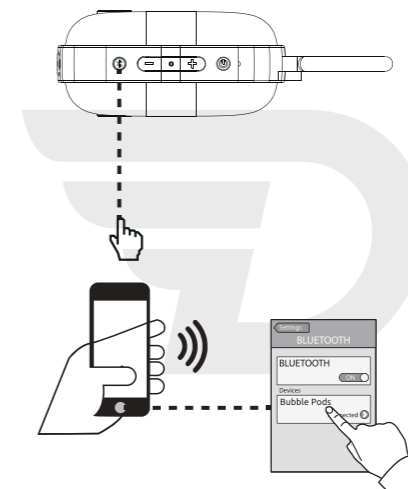

BUBBLE PODS USER GUIDE

Dreamwave Audio USA, LLC
www.godreamwave.com

What's in the box

Technical information

- Power: 5W RMS
- CSR4.0+EDR, A2DP, AVRCP
- Rechargeable Li-Polymer battery 1800mAh, 5 hours at max volume, full bass status
- IPX5 Splashproof
- 2" full range driver
- Anti-Distortion circuitry
- HFC (Hands Free Calling)
- Dimensions: 100 x 78 x 46 mm / 3.94 x 3.07 x 1.81 inch
- NET Weight: 180g / 0.18kg / 0.41 lb / 6.53 oz

Product Introduction

AUX-IN

Bluetooth

Battery Charging

Hands-free

EN

Bluetooth Version: 4.0 + EDR
 Bluetooth Chipset: CSR
 Support: A2DP, AVRCP
 Handsfree speakerphone
 IP rate: IPX5, splashproof
 Power: 5W
 Frequency response: 100Hz-18kHz
 SN Ratio: 72dB
 Battery type: Li-Polymer 1800mAh
 Music playing time: 5hrs at max volume, full bass status
 Dimensions: H100xW78xD46(mm)/3.94 x 3.07 x 1.81 inch
 Weight: 180g / 0.18KG / 0.41 lb / 6.53 oz