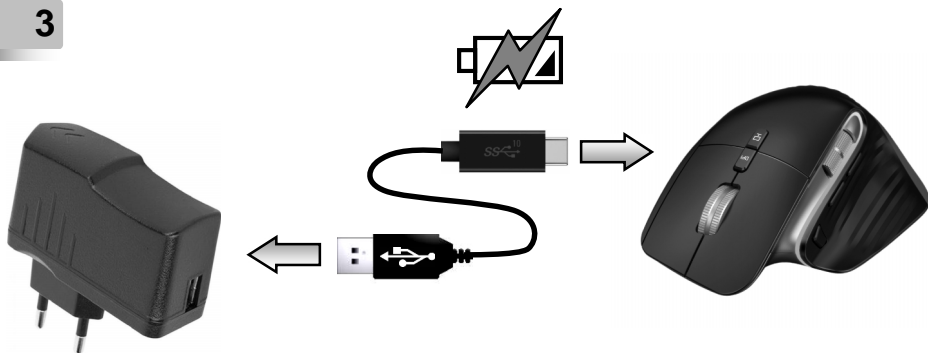

MUSG-RAGNAR-WRX900
WIRELESS GAMING BACKLIGHTED MOUSE, 9 BUTTONS,
RECHARGEABLE LI-BATTERY

1

2

3

4