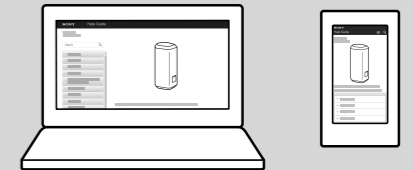

1

2

SRS-XE300

3

Android / iPhone

<https://www.sony.net/smcapp/>

https://rd1.sony.net/help/speaker/srs-xe300/h_zz/