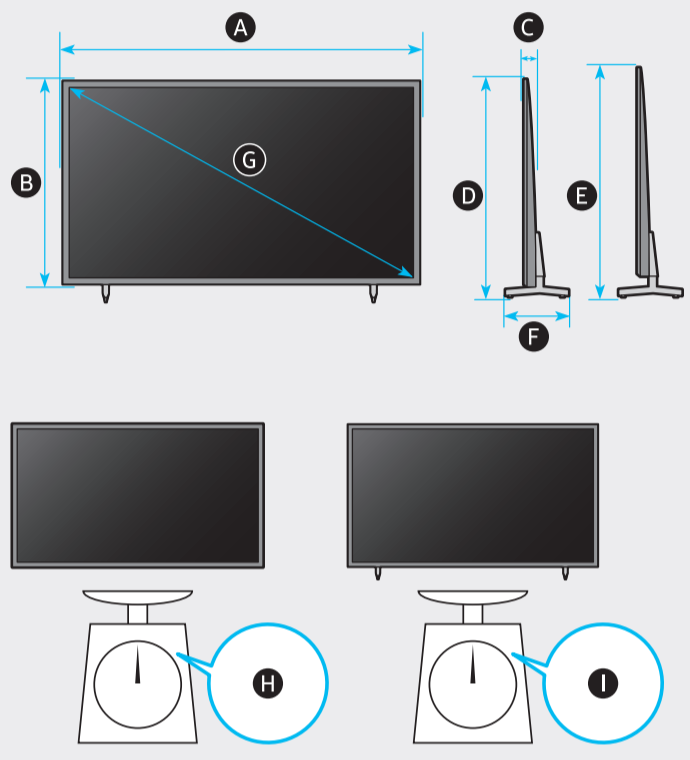

4

	A	B	C	D	E	F	G	H	I
55Q6*B	48.5 inches (1232.1 mm) (123.21 cm)	27.9 inches (708.3 mm) (70.83 cm)	1.0 inches (25.7 mm) (2.57 cm)	29.4 inches (747.8 mm) (74.78 cm)	30.4 inches (772.8 mm) (77.28 cm)	9.0 inches (228.8 mm) (22.88 cm)	54.6 inches (138 cm)	34.2 lbs (15.5 kg)	34.8 lbs (15.8 kg)
65Q6*B	57.1 inches (1450.9 mm) (145.09 cm)	32.7 inches (831.4 mm) (83.14 cm)	1.0 inches (25.7 mm) (2.57 cm)	34.2 inches (869.6 mm) (86.96 cm)	35.2 inches (894.6 mm) (89.46 cm)	11.1 inches (281.8 mm) (28.18 cm)	64.5 inches (163 cm)	46.1 lbs (20.9 kg)	47.0 lbs (21.3 kg)
55BU8***	48.5 inches (1232.1 mm) (123.21 cm)	27.9 inches (708.8 mm) (70.88 cm)	1.0 inches (25.7 mm) (2.57 cm)	29.4 inches (747.8 mm) (74.78 cm)	30.4 inches (772.8 mm) (77.28 cm)	9.0 inches (228.8 mm) (22.88 cm)	54.6 inches (138 cm)	34.2 lbs (15.5 kg)	34.8 lbs (15.8 kg)
60BU8*** 60UB8***	53.3 inches (1353.0 mm) (135.30 cm)	30.6 inches (776.8 mm) (77.68 cm)	1.0 inches (25.7 mm) (2.57 cm)	32.1 inches (814.7 mm) (81.47 cm)	33.1 inches (839.7 mm) (83.97 cm)	11.1 inches (281.8 mm) (28.18 cm)	60.1 inches (152 cm)	41.0 lbs (18.6 kg)	41.9 lbs (19.0 kg)
65BU8*** 65UB8***	57.1 inches (1450.9 mm) (145.09 cm)	32.8 inches (831.9 mm) (83.19 cm)	1.0 inches (25.7 mm) (2.57 cm)	34.2 inches (869.6 mm) (86.96 cm)	35.2 inches (894.6 mm) (89.46 cm)	11.1 inches (281.8 mm) (28.18 cm)	64.5 inches (163 cm)	46.1 lbs (20.9 kg)	47.0 lbs (21.3 kg)
70BU8*** 70UB8***	62.0 inches (1575.9 mm) (157.59 cm)	34.6 inches (877.8 mm) (87.78 cm)	1.0 inches (26.6 mm) (2.66 cm)	36.3 inches (923.0 mm) (92.30 cm)	37.3 inches (948.0 mm) (94.80 cm)	13.4 inches (340.4 mm) (34.04 cm)	69.5 inches (176 cm)	60.4 lbs (27.4 kg)	61.7 lbs (28.0 kg)

55"

60"
-
70"

		USB ↔
		OPTICAL
		HDMI (eARC)
		HDMI
		LAN
		ANT

1

2

2-1

2-2

3